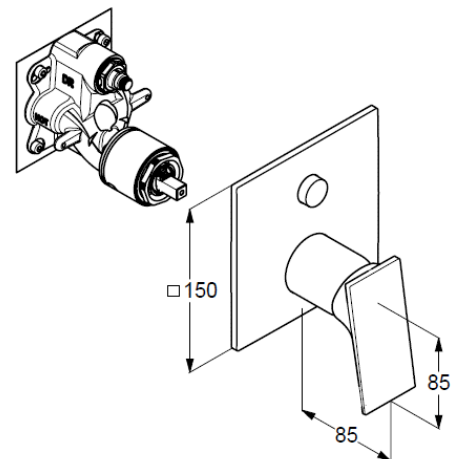

Typ: KLUDI DECUS

concealed single lever bath-and shower mixer

Ref.: 54759N575

concealed bath-shower mixer

single lever mixer

trim set without pre-installation set

for pre-installation set KLUDI SLIM.BOX Ref.: 88022

trim set with functional unit

wall mounted

PUSH&SWITCH diverter

automatic diverter: shower/bath

solid lever, metal

ceramic cartridge with hot water safety device

flow rate bath at 3 bar 28 l/min.

flow rate shower at 3 bar 24 l/min.

Produktabbildung/ Product picture

Maßzeichnung/ Dimensional drawing

Durchfluss/ Flow rate