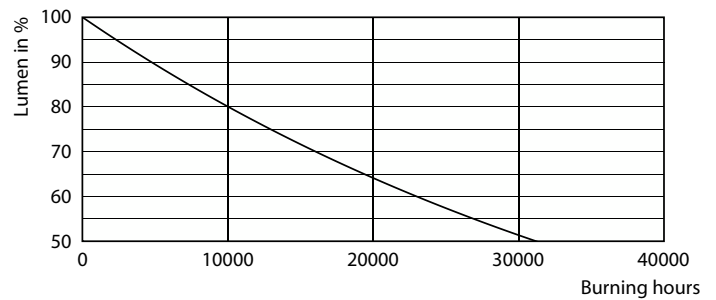

Lumen Maintenance Diagram - CorePro LEDcapsuleLV 2.4-28W G4micro 827