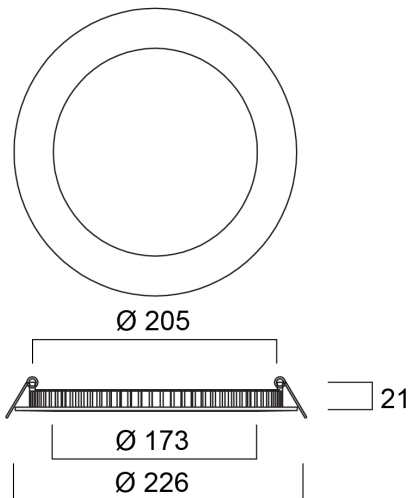

### Dimensions (mm)

### Photometrics

Distance [m]	Cone diameter [m]	E107 E(C90)	E107 E(C180)	E107 E(C270)
0.5	1.43	2207	212	216
	1.41			
1.0	2.86	559	53	54
	2.82			
1.5	4.28	249	24	24
	4.24			
2.0	5.71	145	13	14
	5.65			
2.5	7.14	89	8	9
	7.06			
3.0	8.57	62	6	6
	8.47			

Distance [m]      Cone diameter [m]      Illuminance [lx]

— C0 - C180 (Half beam angle: 109.4°)  
— C90 - C270 (Half beam angle: 110.0°)

## Packaging

Product EAN number	5410288541228
Packaging single width (cm)	5.0
Packaging single depth (cm)	23.3
DUN14 (inner)	15410288541225
Packaging outer length / height (cm)	53.3