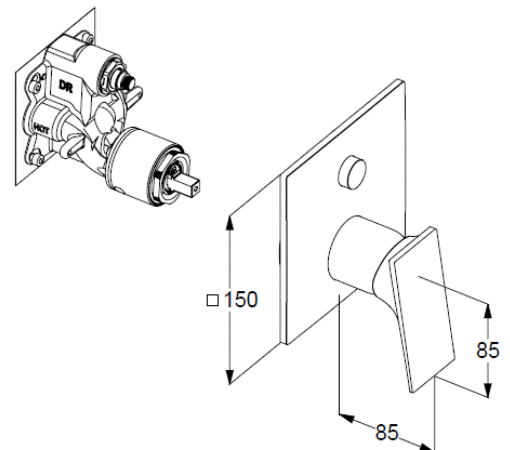

Maßzeichnung/ Dimensional drawing