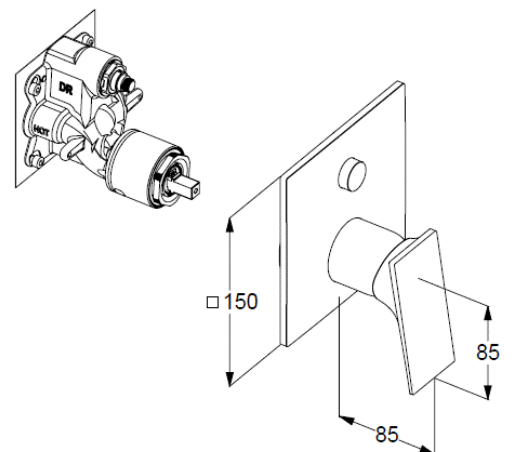

trim set with functional unit

wall mounted

PUSH&SWITCH diverter

automatic diverter: shower/bath

solid lever, metal

protected against back flow

ceramic cartridge with hot water safety device

flow rate bath at 3 bar 25 l/min.

flow rate shower at 3 bar 23 l/min.

Produktabbildung/ Product picture

Maßzeichnung/ Dimensional drawing

Durchfluss/ Flow rate