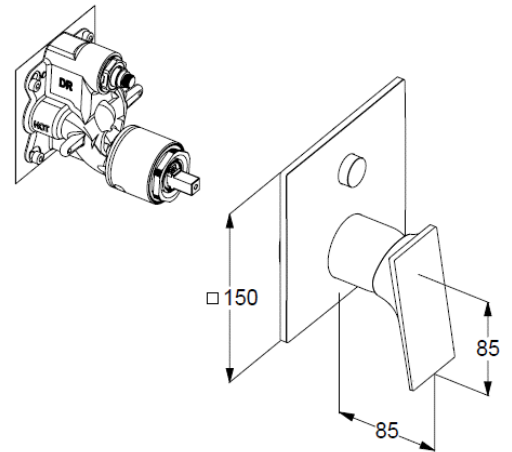

Typ: KLUDI DECUS

concealed single lever bath-and shower mixer

Ref.: 54763N175

concealed bath-shower mixer

single lever mixer

trim set without pre-installation set

for pre-installation set KLUDI SLIM.BOXX Ref.: 88022

trim set with functional unit

wall mounted

PUSH&SWITCH diverter

automatic diverter: shower/bath

solid lever, metal

protected against back flow

ceramic cartridge with hot water safety device

flow rate bath at 3 bar 25 l/min.

flow rate shower at 3 bar 23 l/min.

Produktabbildung/ Product picture

Maßzeichnung/ Dimensional drawing

Durchfluss/ Flow rate