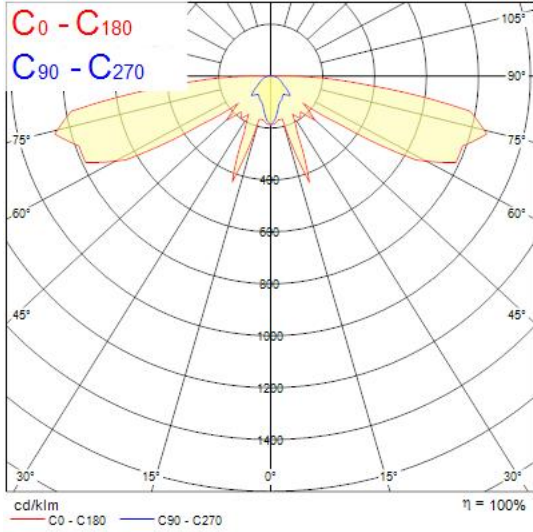

Photometry