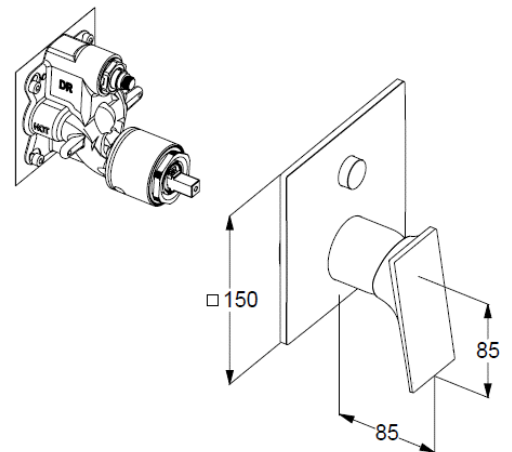

Technische Daten/ Technical Data

KLUDI DECUS

concealed single lever bath-and shower mixer
with security combination according to EN 1717

Ref.: 54763N275

Finishes:

N2 Brushed Gunmetal PVD

Product description

trim set with functional unit

wall mounted

PUSH&SWITCH diverter

automatic diverter: shower/bath

solid lever, metal

protected against back flow

ceramic cartridge with hot water safety device

flow rate bath at 3 bar 25 l/min.

flow rate shower at 3 bar 23 l/min.

Produktabbildung/ Product picture

Maßzeichnung/ Dimensional drawing

Durchfluss/ Flow rate