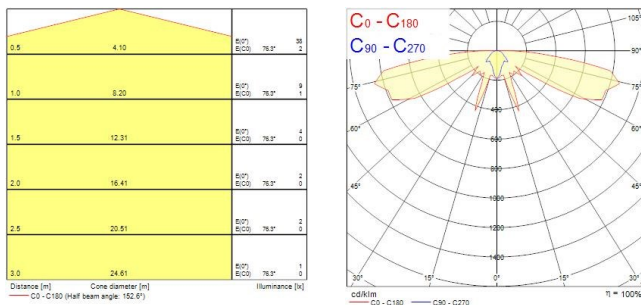

SylSafe Spot SylSafe Spot RA C EM3 NM MS 0041729

Product features

- SylSafe Spot RA C EM3 NM MS is a miniature emergency surface mounted downlight with interchangeable optics for open area and escape route illumination. Non-maintained 3 hr emergency duration with NiMH rechargeable battery. Recharge period 24 hours. 145lm, 1.8W, IK03, IP40. Power Factor 0.44. Class II electrical construction.

PRODUCT OVERVIEW

Product name	SylSafe Spot RA C EM3 NM MS
Technology	LED
Type	LED
Mount	Ceiling surface mounting
General application	Office, Hospitality, Retail, Museums & Galleries, Education
ETIM Class	EC001957
Warranty	5 years
Fixture luminous flux (lm)	145
Luminaire efficacy (lm/W)	81
Colour temperature (K)	6300
CRI (Ra)	70
Photobiological Risk Group	RG2
Luminous flux (emergency) (lm)	145
Electrical protection	Class II
Housing colour	White
IP rating	IP40
IK rating	IK03
Product EAN number	5410288417295

PHOTOMETRY