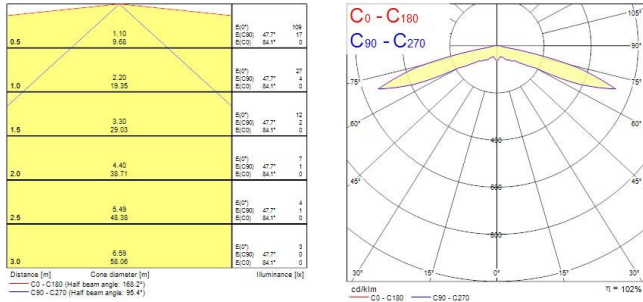

SylSafe Spot

SylSafe Spot RA C EM3 NM MS
0041729