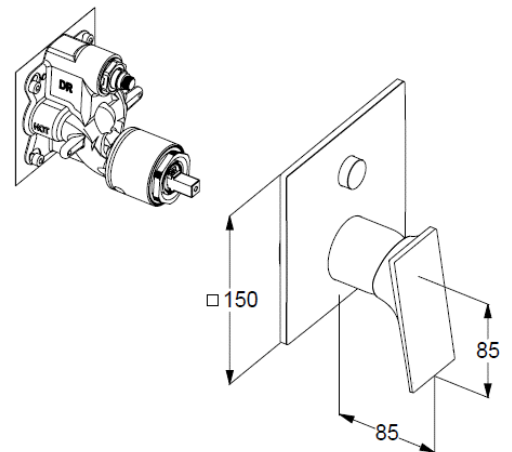

Maßzeichnung/ Dimensional drawing