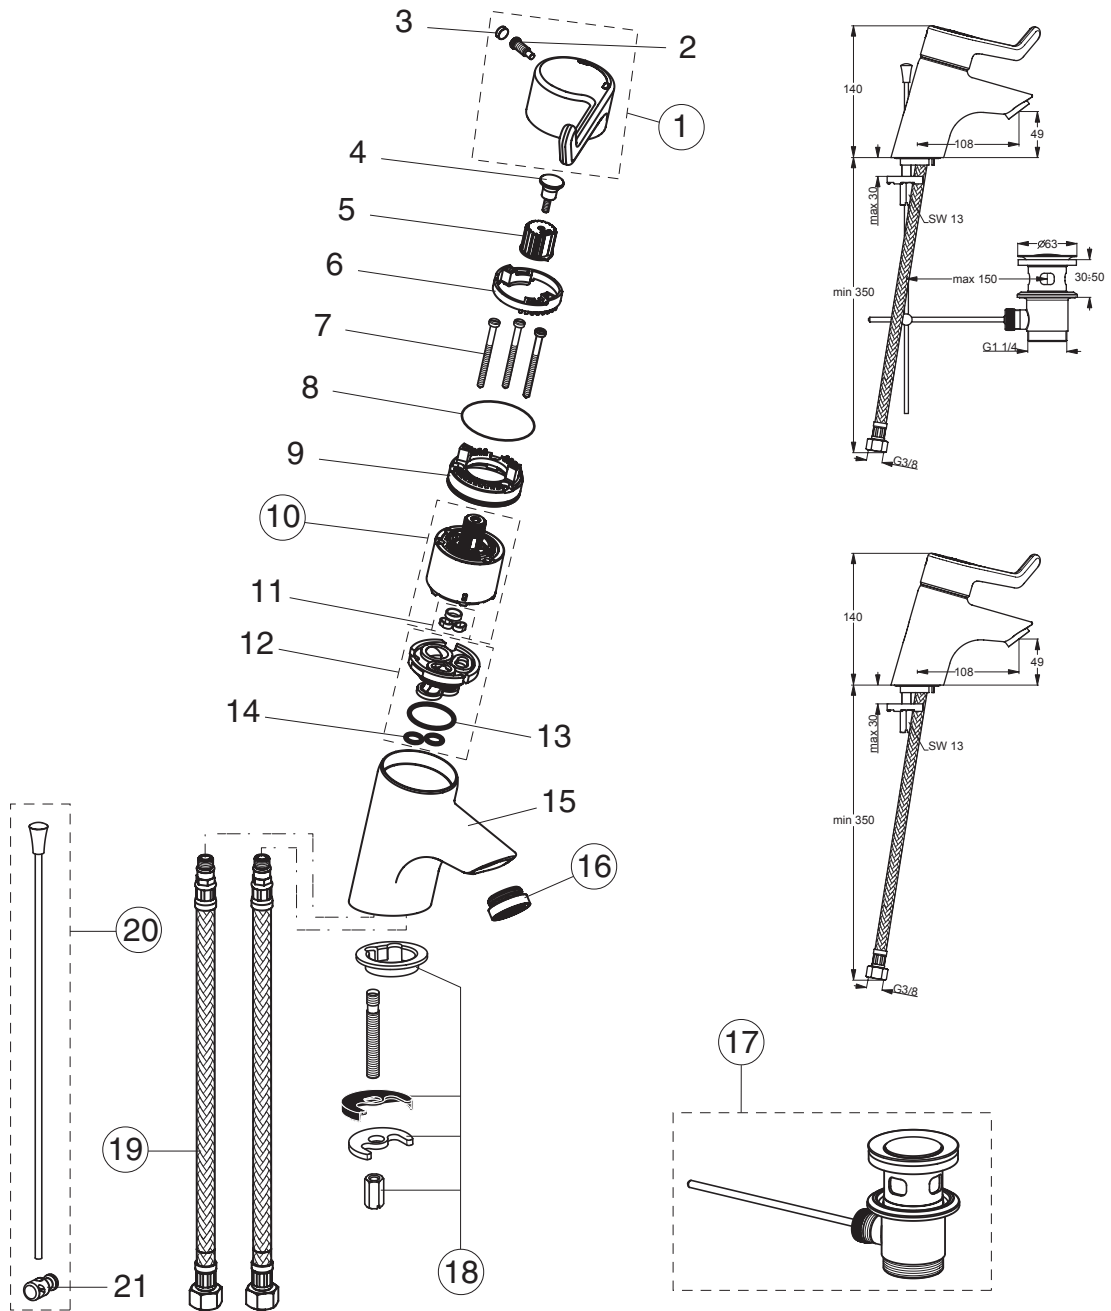

# CERAPLUS (B8218AA;B8220AA)

Pos.	Signify	Spare parts-Nr.	Quantity	Pos.	Signify	Spare parts-Nr.	Quantity
1	Lever cv120mm, w/logo ISI-red/blue inserts	B960689AA	1 Pcs.	13	O-Ring $\varnothing$ 28x2		1 Pcs.
2	Screw for lever cv M6x19		1 Pcs.	14	O-Ring $\varnothing$ 9.25x1.78		2 Pcs.
3	Rubber cap D=8.1x3		1 Pcs.	15	Body basin		1 Pcs.
4	Screw M4		1 Pcs.	16	Aerator anti-vandal M24x1-A,laminar	B960568AA	1 Pcs.
5	Adapter for lever cv		1 Pcs.	17	Pop-up drain ass.	A961230AA	1 Pcs.
6	Hot water limiter-cv stop		1 Pcs.	18	Connecting set	B960187NU	1 Set
7	Screw M4x50		3 Pcs.	19	Flex pexhose F3/8I/14-M10x1A-D6.2-12x400	B960474NU	1 Pcs.
8	O-Ring $\varnothing$ 40x1		1 Pcs.	20	Pull-up rod-compl.	B964883AA	1 Set
9	Manifold for cv stop		1 Pcs.	21	Pop up waste shackle		1 Pcs.
10	Cartridge $\varnothing$ 47mm cv assy 124°-euro	B960571NU	1 Pcs.				
11	O-Ring-set		1 Set				
12	Connecting set,w/O-Ring		1 Set				