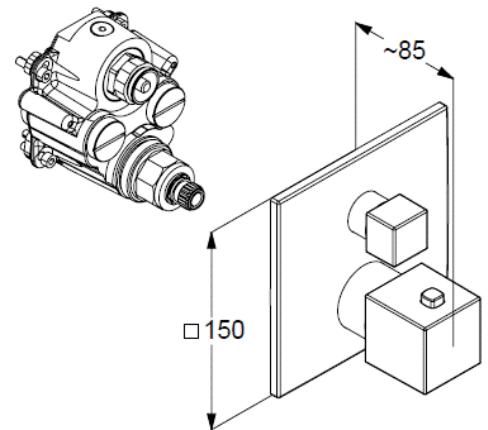

Technische Daten/ Technical Data

KLUDI DECUS

concealed thermostatic bath-shower mixer
trim set with functional unit

Ref.: 548105375

Finishes:
53 matt white

Product description

Manufacturer KLUDI GmbH & Co. KG

Typ: KLUDI DECUS

concealed thermostatic bath-shower mixer
trim set with functional unit

Ref.: 548105375

concealed thermostatic bath-shower mixer
trim set without pre-installation set
for pre-installation set KLUDI SLIM.BOXX Ref.: 88022
wall mounted
trim set with functional unit
with ceramic shut-off valve 90°/90°
temperature handle with hot water safety at 40°C
optional temperature limiter at 43°C included
flow rate bath at 3 bar 28 l/min.
flow rate shower at 3 bar 24 l/min.
with integrated back flow preventer

Produktabbildung/ Product picture

Maßzeichnung/ Dimensional drawing

Durchfluss/ Flow rate