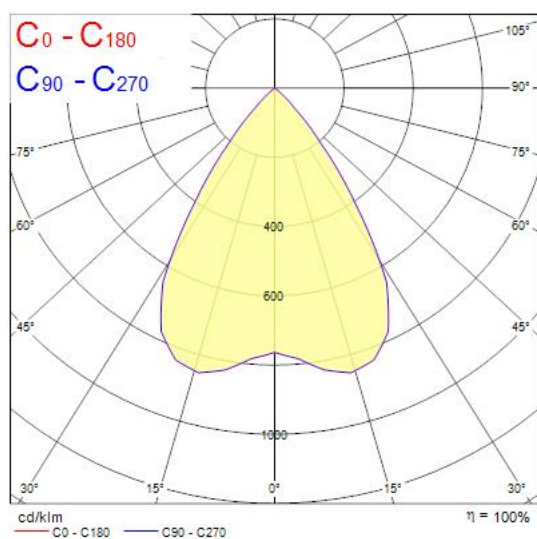

Concord

SOLSTICE 150 3000LM 930 DALI 2070418

Housing colour	RAL 9016 - Traffic white / Bezel
IP rating	IP40/20
IK rating	IK02
Product EAN number	5025768704187
Warranty	5 years
Useful luminous flux (#use)	3000

Photometry