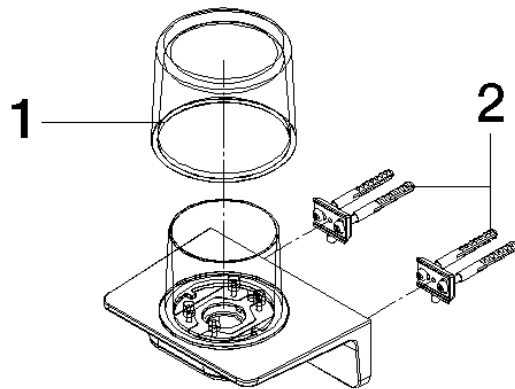

Lotion dispenser - Matte Black

SERIES SPECIFIC

83 430 976 Product version from 4/1/2024

Lotion dispenser - Matte Black

SERIES SPECIFIC

83 430 976 Product version from 4/1/2024

83 430 976 Product version from 4/1/2024

Spare parts list

No.	Item Number	Name	Quantity used	Delivery time
1	90 10 10 627 00 90	Bottle for lotion dispenser -	1.00	14
2	90 30 30 242 00 90	Attachment set -	2.00	14