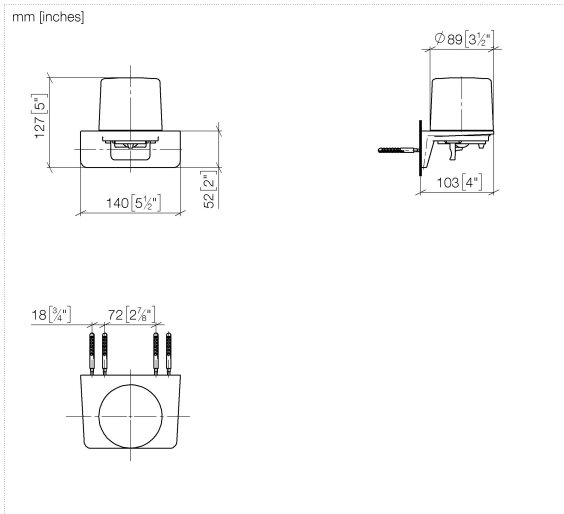

Lotion dispenser - Matte Black

SERIES SPECIFIC

83 430 976 Product version from 4/1/2024

Lotion dispenser - Matte Black

SERIES SPECIFIC

83 430 976 Product version from 4/1/2024

83 430 976 Product version from 4/1/2024

Spare parts list

No.	Item Number	Name	Quantity used	Delivery time
1	90 10 10 627 00 90	Bottle for lotion dispenser -	1.00	14
2	90 30 30 242 00 90	Attachment set -	2.00	14