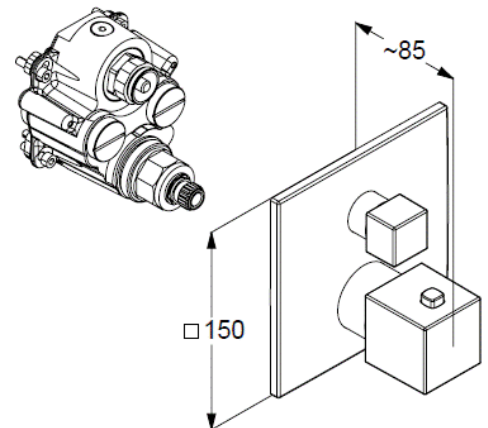

Technische Daten/ Technical Data

KLUDI DECUS

concealed thermostatic bath-shower mixer
trim set with functional unit

Ref.: 54810N075

Finishes:

NO Brushed Gold (18) PVD

Product description

Manufacturer KLUDI GmbH & Co. KG

Typ: KLUDI DECUS

concealed thermostatic bath-shower mixer
trim set with functional unit

Ref.: 54810N075

concealed thermostatic bath-shower mixer
trim set without pre-installation set
for pre-installation set KLUDI SLIM.BOXX Ref.: 88022
wall mounted
trim set with functional unit
with ceramic shut-off valve 90°/90°
temperature handle with hot water safety at 40°C
optional temperature limiter at 43°C included
flow rate bath at 3 bar 28 l/min.
flow rate shower at 3 bar 24 l/min.
with integrated back flow preventer

Produktabbildung/ Product picture

Maßzeichnung/ Dimensional drawing

Durchfluss/ Flow rate