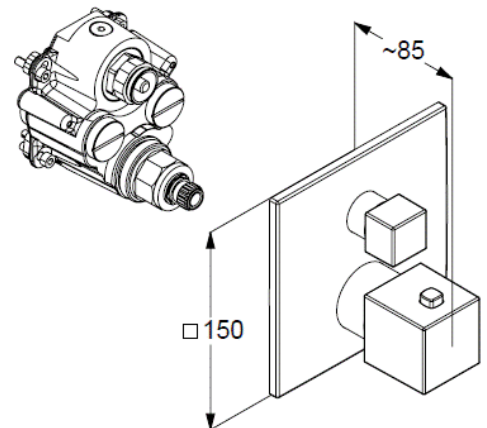

Technische Daten/ Technical Data

KLUDI DECUS

concealed thermostatic bath-shower mixer
trim set with functional unit

Ref.: 54810N175

Finishes:

N1 Brushed Bronze PVD

Product description

Manufacturer KLUDI GmbH & Co. KG

Typ: KLUDI DECUS

concealed thermostatic bath-shower mixer
trim set with functional unit

Ref.: 54810N175

concealed thermostatic bath-shower mixer
trim set without pre-installation set
for pre-installation set KLUDI SLIM.BOXX Ref.: 88022
wall mounted
trim set with functional unit
with ceramic shut-off valve 90°/90°
temperature handle with hot water safety at 40°C
optional temperature limiter at 43°C included
flow rate bath at 3 bar 28 l/min.
flow rate shower at 3 bar 24 l/min.
with integrated back flow preventer

Produktabbildung/ Product picture

Maßzeichnung/ Dimensional drawing

Durchfluss/ Flow rate