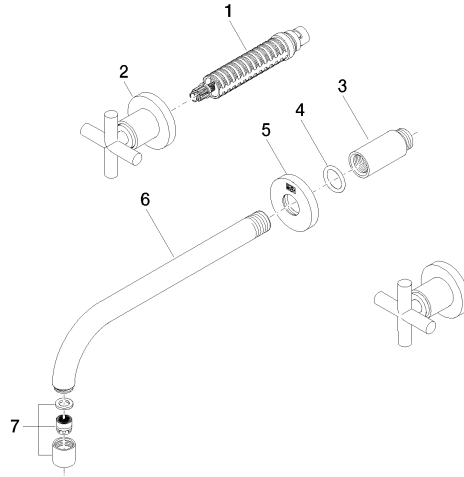

36 717 892 Product version from 4/1/2024

- 240mm projection
- fixed spout
- circular, air-enriched flow
- hole diameter valve 35 mm
- hole diameter spout 35 mm
- rosette Ø 55 mm
- max. flow 7 l/min
- lead-free
- WRAS
- This product can help a building meet the requirements of Green Building Rating Systems, e.g. LEED®, BREEAM®, DGNB

36 717 892 Product version from 4/1/2024

mm [inches]

Flow rate chart

Codes & Standards

DIN 4109	EN 200	ISO 3822	Scottish Water Byelaws
UK Water Supply Regulations	Ü-Zeichen	VA-Zeichen	XP P 41-280

## TARA Wall-mounted basin mixer without pop-up waste - Brushed Platinum

TARA

36 717 892 Product version from 4/1/2024

### Certificates and sustainability

LGA\_18

WRAS\_2107

ETA\_19

ACS\_20 ACC LY

EPD-DOR-20230287  
-IBA1-EN  
Environmental.prod  
uct-declarat

Spare parts list

No.	Item Number	Name	Quantity used	Delivery time
4	90 14 10 026 00 90	O-Ring 20,5 x 3,5 mm -	1.00	14
1	90 90 03 157 00 90	Head part clockwise closing 1/2" -	2.00	14
3	09 24 03 081 10 90	Extension 1/2" x 50 mm -	1.00	14
7	90 23 01 019 00-06	Aerator M18x1-IG 7,0 l/min. - Brushed Platinum	1.00	20
5	09 27 22 503-06	Rosette DB logo Ø 55 x Ø 22 x 9 mm - Brushed Platinum	1.00	20
2	36 310 892-06	TARA Wall valve - Brushed Platinum	2.00	-
Spare part can no longer be ordered, please order the replacement item				
6	04 28 22 105 10-06	Spout 240 mm - Brushed Platinum	1.00	20