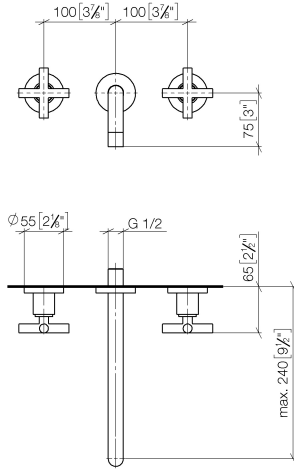

36 717 892 Product version from 4/1/2024

- 240mm projection
- fixed spout
- circular, air-enriched flow
- hole diameter valve 35 mm
- hole diameter spout 35 mm
- rosette Ø 55 mm
- max. flow 7 l/min
- lead-free
- WRAS
- This product can help a building meet the requirements of Green Building Rating Systems, e.g. LEED®, BREEAM®, DGNB

Required miscellaneous

**Concealed wall-mounted mixer variable positioning -** 35 720 970 90  
 •min. recess depth 85 mm  
 •max. recess depth 145 mm

Required miscellaneous

**Concealed wall-mounted mixer centred spout -** 35 700 970 90  
 •min. recess depth 85 mm  
 •max. recess depth 145 mm

36 717 892 Product version from 4/1/2024

mm [inches]

Flow rate chart

Codes & Standards

DIN 4109	EN 200	ISO 3822	Scottish Water Byelaws
UK Water Supply Regulations	Ü-Zeichen	VA-Zeichen	XP P 41-280

### Certificates and sustainability

LGA\_18

WRAS\_2107

ETA\_19

ACS\_20 ACC LY

EPD-DOR-20230287  
-IBA1-EN  
Environmental.prod  
uct-declarat

Spare parts list

No.	Item Number	Name	Quantity used	Delivery time
4	90 14 10 026 00 90	O-Ring 20,5 x 3,5 mm -	1.00	14
1	90 90 03 157 00 90	Head part clockwise closing 1/2" -	2.00	14
3	09 24 03 081 10 90	Extension 1/2" x 50 mm -	1.00	14
7	90 23 01 019 00-06	Aerator M18x1-IG 7,0 l/min. - Brushed Platinum	1.00	20
5	09 27 22 503-06	Rosette DB logo Ø 55 x Ø 22 x 9 mm - Brushed Platinum	1.00	20
2	36 310 892-06	TARA Wall valve - Brushed Platinum	2.00	-
Spare part can no longer be ordered, please order the replacement item				
6	04 28 22 105 10-06	Spout 240 mm - Brushed Platinum	1.00	20