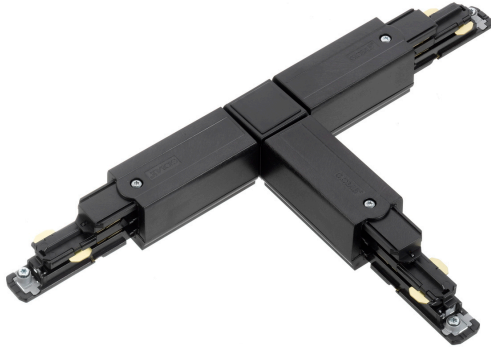

GLOBAL TRAC PULSE T OUT-RIGHT BLACK XTSC636-2

Features

- Global Trac Pulse accessory - Glass fiber reinforced polycarbonate T-feed that is applicable for three-circuit track systems where the polarity ridge is in the outer side and on the right. Dimensions - 166 x 99 x 33 mm (L x W x H), black (RAL 9005).

Product Overview

Product name	GLOBAL TRAC PULSE T OUT-RIGHT BLACK
Technology	Accessory
Housing	PC Polycarbonate
Light colour	N/A
Housing colour	RAL 9005 - Jet black
IP rating	IP20
IK rating	IK02
Product EAN number	6410014532574
Warranty	5 years

Data table

GENERAL DATA

Product name	GLOBAL TRAC PULSE T OUT-RIGHT BLACK
Technology	Accessory
Housing	PC Polycarbonate
Operating temperature range (°C)	0°C...+25°C
Warranty	5 years

OPTICAL DATA

GLOBAL TRAC PULSE T OUT-RIGHT BLACK XTSC636-2