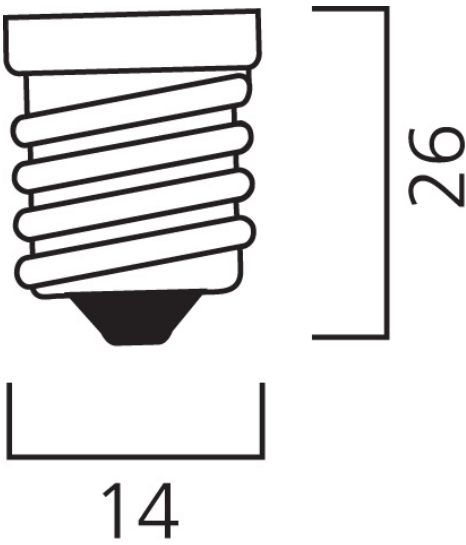

Product Overview

Product name	ToLEDo CANDLE 470LM 840 E14 SL
Technology	LED
Lamp shape	Candle
Cap/Base	E14
Lamp finish	Opal
Fixture rating	Open
General application	Residential & Consumer
ETIM Class	EC001959
Correlated colour temperature (k)	4000
Light colour	Cool White
CRI (Ra)	80
Colour Variation Initial (SDCM)	6
Beam Angle (°)	240
Photobiological Risk Group	RG1
Wattage (W)	4.2
Power consumption (W)	4.2
Control gear type	LED driver constant current
Dimmable	No

ToLEDo CANDLE 470LM 840 E14 SL 0030886

Housing colour	White
IP rating	IP20
Product EAN number	5410288308869
Warranty	3 years
Dimming method	N/A
Useful luminous flux (#use)	470

Technical drawings

Data table

LIFETIME DATA

Lifespan L70 B50	15000
------------------	-------

PHYSICAL DATA

ToLEDo CANDLE 470LM 840 E14 SL 0030886

Housing colour	White
IP rating	IP20
Nominal Product Height (mm)	102
Nominal Product Diameter (mm)	35
Weight (kg)	0.016

PACKAGING

Product EAN number	5410288308869
Packaging single length / height (cm)	4.5
Packaging single width (cm)	4.5
Packaging single depth (cm)	11.0
DUN14 (inner)	15410288308866
Units per outer package	6
Packaging outer length / height (cm)	14.3
Packaging outer width (cm)	9.7
Packaging outer depth (cm)	12.2