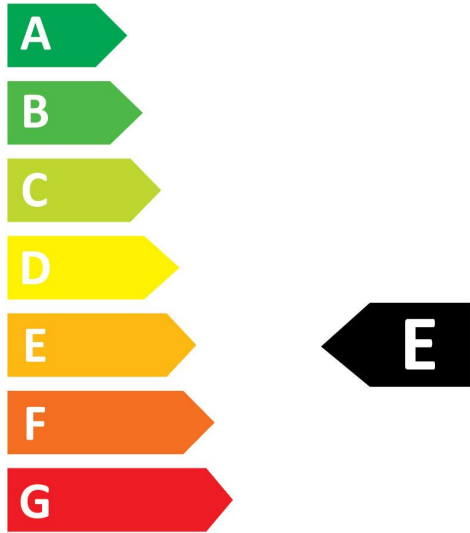

0030886

5
kWh/1000h

2019/2015