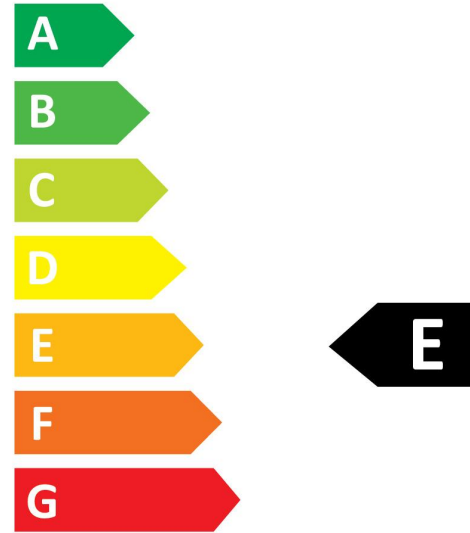

Product Overview

Product name	ToLEDo CANDLE 470LM 840 E14 SL
Technology	LED
Lamp shape	Candle
Cap/Base	E14
Lamp finish	Opal
Fixture rating	Open
General application	Residential & Consumer
ETIM Class	EC001959
Correlated colour temperature (k)	4000
Light colour	Cool White
CRI (Ra)	80
Colour Variation Initial (SDCM)	6
Beam Angle (°)	240
Photobiological Risk Group	RG1
Wattage (W)	4.2
Power consumption (W)	4.2
Control gear type	LED driver constant current
Dimmable	No

SYLVANIA

ToLEDo CANDLE 470LM 840 E14 SL
0030886

Energy label

0030886

5
kWh/1000h

2019/2015

0030886

5
kWh/1000h