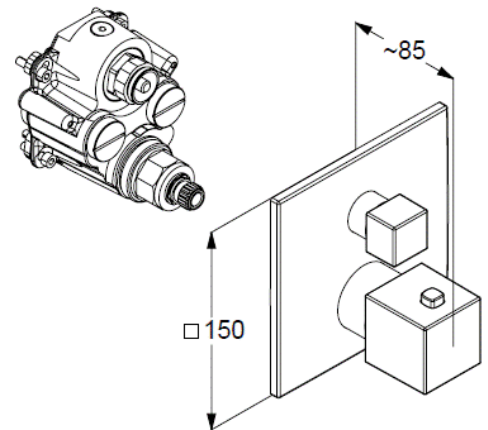

Technische Daten/ Technical Data

KLUDI DECUS

concealed thermostatic bath-shower mixer
trim set with functional unit

Ref.: 54810N575

Finishes:

N5 Stainless Brushed Nickel PVD

Product description

Manufacturer KLUDI GmbH & Co. KG

Typ: KLUDI DECUS

concealed thermostatic bath-shower mixer
trim set with functional unit

Ref.: 54810N575

concealed thermostatic bath-shower mixer
trim set without pre-installation set
for pre-installation set KLUDI SLIM.BOXX Ref.: 88022
wall mounted
trim set with functional unit
with ceramic shut-off valve 90°/90°
temperature handle with hot water safety at 40°C
optional temperature limiter at 43°C included
flow rate bath at 3 bar 28 l/min.
flow rate shower at 3 bar 24 l/min.
with integrated back flow preventer

Produktabbildung/ Product picture

Maßzeichnung/ Dimensional drawing

Durchfluss/ Flow rate