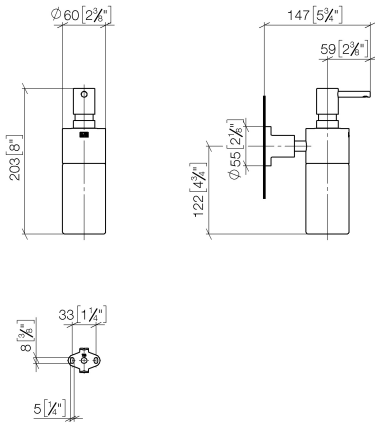

83 435 892 Product version from 4/1/2024

- bottle made of crystal glass, matt
- width 60mm
- height 200 mm
- rosette Ø 55 mm
- 250 ml bottle
- 144mm projection

83 435 892 Product version from 4/1/2024

mm [inches]

## Spare parts list

No.	Item Number	Name	Quantity used	Delivery time
	5 04 31 11 113 00 90	Mounting Threaded pin M5 x 12 mm -	1.00	14
	3 90 90 04 001 00 82	Bottle for lotion dispenser -	1.00	14
	10 05 17 20 739 00 90	Attachment set 150 x 65 x 10 mm -	1.00	14
	2 90 10 10 529 00-42	Dispenser Retainer, wall-mounting Ø 60 x 49 mm - Brushed Bronze (PVD)	1.00	40
	7 09 30 11 046 90	Washer Ø 10,5 -	1.00	14
	4 08 17 20 624-42	Sleeve Ø 14 x 10 x 19,50 mm - Brushed Bronze (PVD)	1.00	82
	8 08 18 50 586 90	Pipe Ø 10 x 45 mm -	1.00	14
	6 08 17 89 505-42	Holder universal 60 x 100 x 60 mm - Brushed Bronze (PVD)	1.00	82
	9 09 23 10 026 90	Mounting Nut M10 -	1.00	14
	1 90 10 10 535 00-42	Lotion dispenser - Brushed Bronze (PVD)	1.00	40