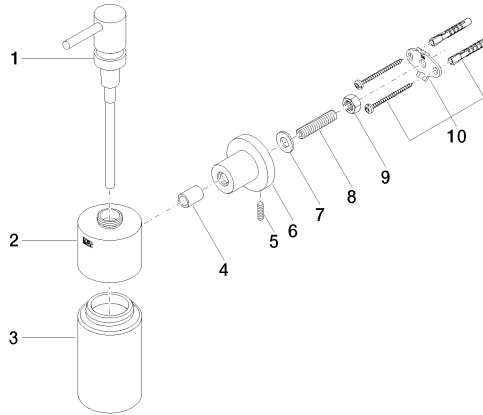

83 435 892 Product version from 4/1/2024

- bottle made of crystal glass, matt
- width 60mm
- height 200 mm
- rosette Ø 55 mm
- 250 ml bottle
- 144mm projection

83 435 892 Product version from 4/1/2024

mm [inches]

## Spare parts list

No.	Item Number	Name	Quantity used	Delivery time
	5 04 31 11 113 00 90	Mounting Threaded pin M5 x 12 mm -	1.00	14
	3 90 90 04 001 00 82	Bottle for lotion dispenser -	1.00	14
	10 05 17 20 739 00 90	Attachment set 150 x 65 x 10 mm -	1.00	14
	2 90 10 10 529 00-42	Dispenser Retainer, wall-mounting Ø 60 x 49 mm - Brushed Bronze (PVD)	1.00	40
	7 09 30 11 046 90	Washer Ø 10,5 -	1.00	14
	4 08 17 20 624-42	Sleeve Ø 14 x 10 x 19,50 mm - Brushed Bronze (PVD)	1.00	82
	8 08 18 50 586 90	Pipe Ø 10 x 45 mm -	1.00	14
	6 08 17 89 505-42	Holder universal 60 x 100 x 60 mm - Brushed Bronze (PVD)	1.00	82
	9 09 23 10 026 90	Mounting Nut M10 -	1.00	14
	1 90 10 10 535 00-42	Lotion dispenser - Brushed Bronze (PVD)	1.00	40