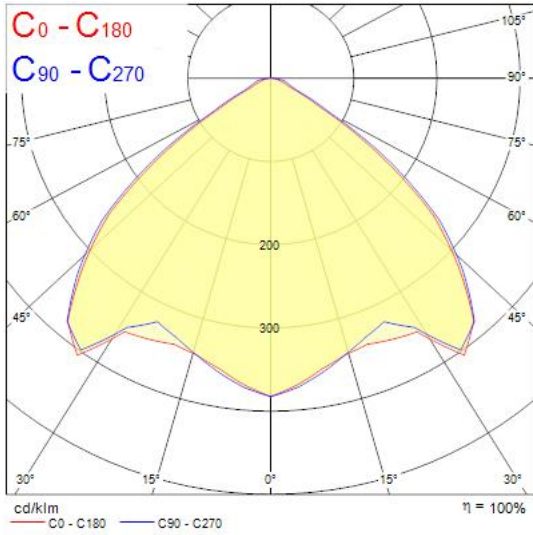

SPORTSBAY LED EXTENSIVE 4L 20KLM 840 0097538

Product EAN number	5410288975382
Warranty	5 years
Colour Code	840

Photometry