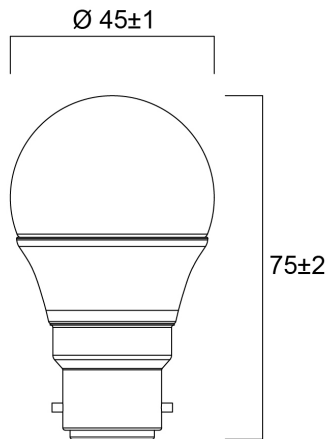

ToLEDo Ball V7 806LM 827 B22 SL 0029629

Useful luminous flux (#use)

806

Technical drawings

Data table

GENERAL DATA

Product name	ToLEDo Ball V7 806LM 827 B22 SL
Technology	LED
Watt (Rated) (W)	6.5
Cap/Base	B22
Fixture rating	Open
General application	Hospitality, Residential & Consumer
Operating temperature range (°C)	-20°C...+40°C
Performance ambient temperature Tq (°C)	25
ETIM Class	EC001959
Warranty	3 years