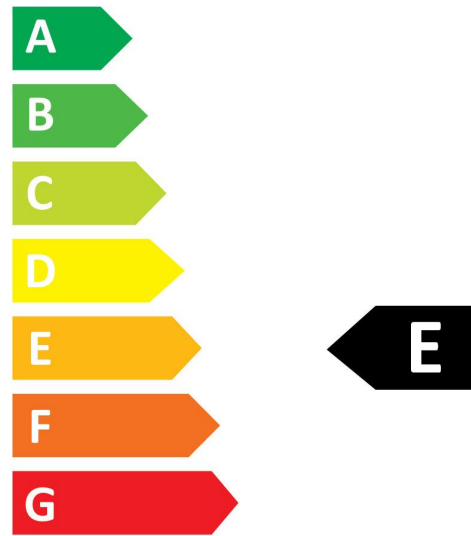

### OPTICAL DATA

Useful luminous flux (#use)	806
Luminous flux (Rated) (lm)	806
Correlated colour temperature (k)	2700
Light colour	Homelight
CRI (Ra)	80
Colour Variation Initial (SDCM)	6
Photobiological Risk Group	RG0
Lumen maintenance at end of nominal life (%)	70

## Energy label

0029629

**7**  
kWh/1000h

2019/2015

0029629

**7**  
kWh/1000h

2019/2015