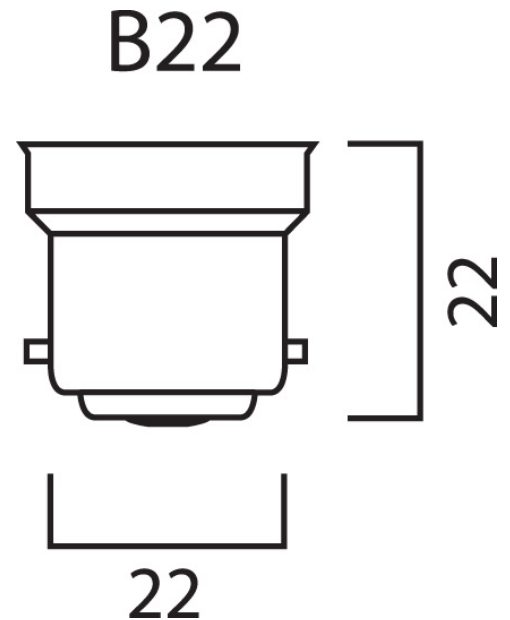

ToLEDo Ball V7 806LM 827 B22 SL 0029629

Useful luminous flux (#use)

806

Technical drawings

Data table

GENERAL DATA

Product name	ToLEDo Ball V7 806LM 827 B22 SL
Technology	LED
Watt (Rated) (W)	6.5
Cap/Base	B22
Fixture rating	Open
General application	Hospitality, Residential & Consumer
Operating temperature range (°C)	-20°C...+40°C
Performance ambient temperature Tq (°C)	25
ETIM Class	EC001959
Warranty	3 years