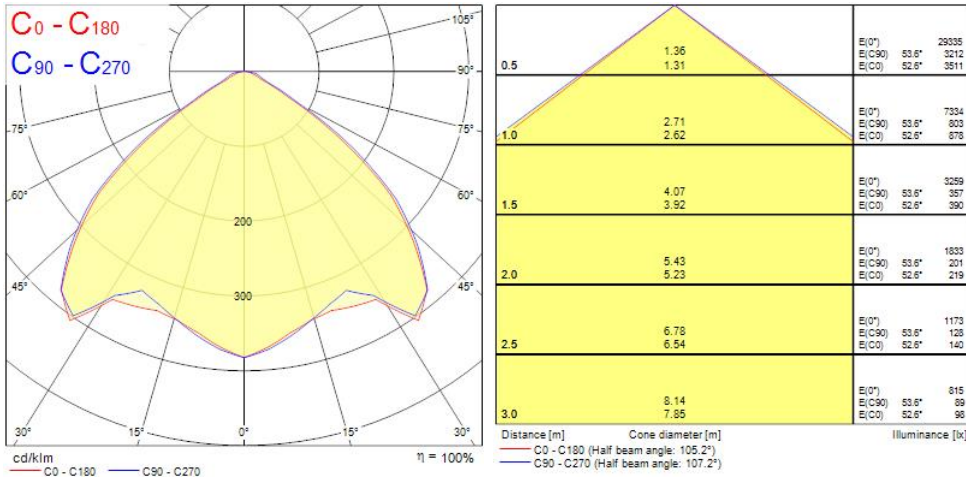

SPORTSBAY LED EXTENSIVE 4L 20KLM 840 0097538

Product EAN number	5410288975382
Warranty	5 years
Colour Code	840

Photometry