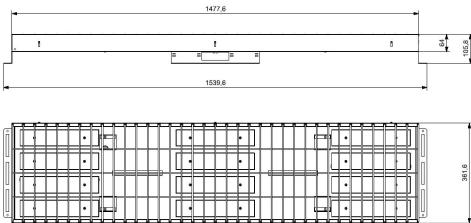

Technical drawings

Data table

GENERAL DATA

Product name	SPORTSBAY LED EXTENSIVE 4L 20KLM 840
Technology	LED
Cap/Base	G5
Housing	Steel