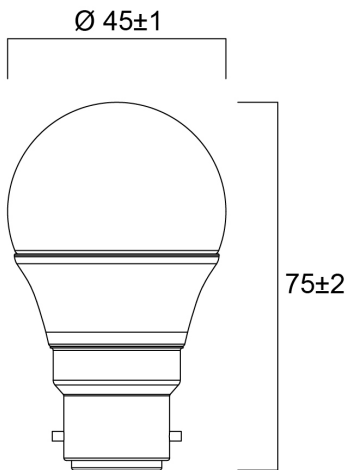

ToLEDo Ball V7 806LM 827 B22 SL

Item No: 0029629

SYLVANIA

Compact and elegant design Suitable replacement for halogen, incandescent and compact fluorescent ball lamps Instant light at the flick of a switch Uniform light distribution Good colour rendering (CRI 80) Perfect for hotels, restaurants, lobbies, corridors, stairwells, reception areas Lower maintenance costs 15,000 hours average rated life

Technical Assets

Dimensions (mm)

Photometrics

ToLEDo Ball V7 806LM 827 B22 SL

Item No: 0029629

SYLVANIA

General data

Product name	ToLEDo Ball V7 806LM 827 B22 SL
Technology	LED
Watt (Rated) (W)	6.5
Cap/Base	B22
Fixture rating	Open
General application	Hospitality, Residential & Consumer
Operating temperature range (°C)	-20°C...+40°C
Performance ambient temperature Tq (°C)	25
ETIM Class	EC001959
Warranty	3 years

Lifetime data

Lifespan L70 B50	15000
Average life (Nominal) (h)	15000
Average life (Rated) (h)	15000

Physical data

Nominal Product Length (mm)	75
Nominal Product Diameter (mm)	45
Weight (kg)	0.021

ToLEDo Ball V7 806LM 827 B22 SL

Item No: 0029629

Packaging

Product EAN number	5410288296296
Packaging single length / height (cm)	5.1
Packaging single width (cm)	5.1
Packaging single depth (cm)	9.5
DUN14 (inner)	15410288296293
Units per outer package	6
Packaging outer length / height (cm)	15.7
Packaging outer width (cm)	10.8
Packaging outer depth (cm)	10.5