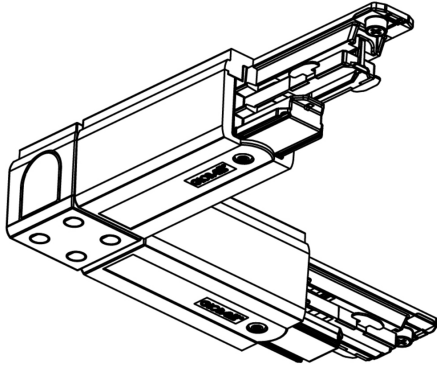

Features

- Global Trac Pulse accessory - Glass fiber reinforced polycarbonate L-feed that is applicable for three-circuit track systems where the polarity ridge is in the inner side. Dimensions - 99 x 99 x 33 mm (L x W x H), white (RAL 9010).

Product Overview

Product name	GLOBAL TRAC PULSE L FEED IN WHITE
Technology	Accessory
Housing	PC Polycarbonate
Light colour	N/A
Housing colour	RAL 9010 - Pure white
IP rating	IP20
IK rating	IK02
Product EAN number	6410014532499
Warranty	5 years