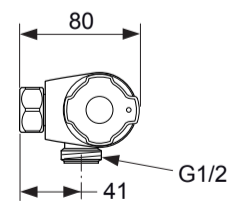

	P	bar		MAX. 10		5		Q	(3 bar)
	T	°C		MAX. 80		65			l/min

A 5539 = 27 l/min
 A 5546 = 12.5 l/min

CERAPLUS SAFE
 A 5539 .. A 5546 ..

Ideal Standard

0424 / A 866 293R1
 Made in Germany

A 5539 ..

A 5546 ..

Ideal Standard International NV
 Corporate Village - Gent Building
 Da Vincilaan 2
 1935 Zaventem
 Belgium