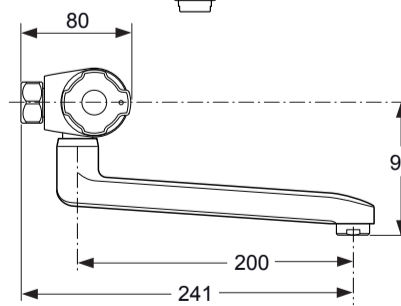

	P	bar		MAX. 10		5		Q	(3 bar)
	T	°C		MAX. 80		65			l/min

A 5539 = 27 l/min
 A 5546 = 12.5 l/min

CERAPLUS SAFE
 A 5539 .. A 5546 ..

Ideal Standard

0424 / A 866 293R1
 Made in Germany

A 5539 ..

A 5546 ..

Ideal Standard International NV
 Corporate Village - Gent Building
 Da Vincilaan 2
 1935 Zaventem
 Belgium