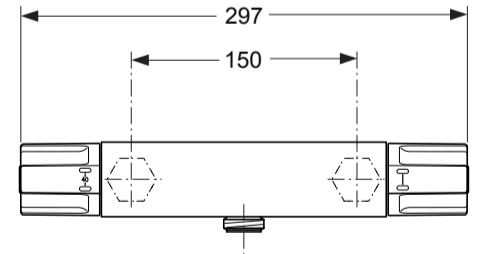

	P	bar		MAX. 10		5		Q	(3 bar)
	T	°C		MAX. 80		65			l/min

A 5539 = 27 l/min
 A 5546 = 12.5 l/min

CERAPLUS SAFE
 A 5539 .. A 5546 ..

Ideal Standard

0424 / A 866 293R1
 Made in Germany

A 5539 ..

A 5546 ..

Ideal Standard International NV
 Corporate Village - Gent Building
 Da Vincilaan 2
 1935 Zaventem
 Belgium