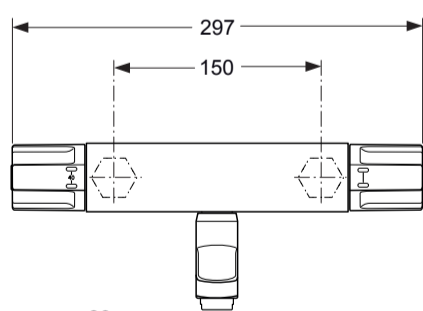

	P	bar		MAX. 10		5		Q	(3 bar)
	T	°C		MAX. 80		65			l/min

A 5539 = 27 l/min
 A 5546 = 12.5 l/min

CERAPLUS SAFE
 A 5539 .. A 5546 ..

Ideal Standard

0424 / A 866 293R1
 Made in Germany

A 5539 ..

A 5546 ..

Ideal Standard International NV
 Corporate Village - Gent Building
 Da Vincilaan 2
 1935 Zaventem
 Belgium