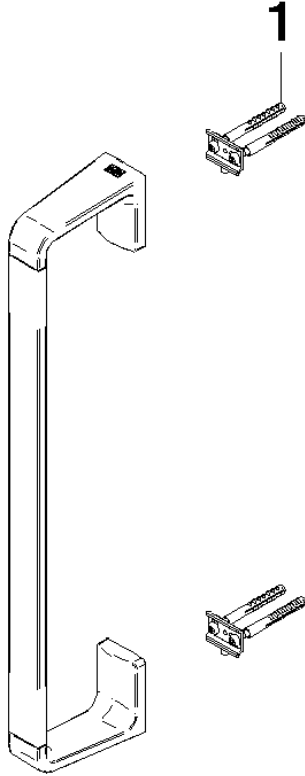

Towel bar - Matte Black

SERIES SPECIFIC

83 215 976 Product version from 4/1/2024

Towel bar - Matte Black

SERIES SPECIFIC

83 215 976 Product version from 4/1/2024

83 215 976 Product version from 4/1/2024

Spare parts list

No.	Item Number	Name	Quantity used	Delivery time
1	90 30 30 230 00 90	Attachment set -	2.00	14