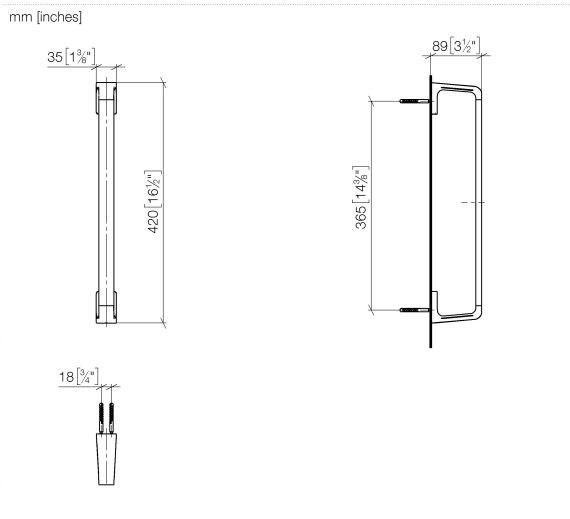

Towel bar - Matte Black

SERIES SPECIFIC

83 215 976 Product version from 4/1/2024

Towel bar - Matte Black

SERIES SPECIFIC

83 215 976 Product version from 4/1/2024

83 215 976 Product version from 4/1/2024

Spare parts list

No.	Item Number	Name	Quantity used	Delivery time
1	90 30 30 230 00 90	Attachment set -	2.00	14