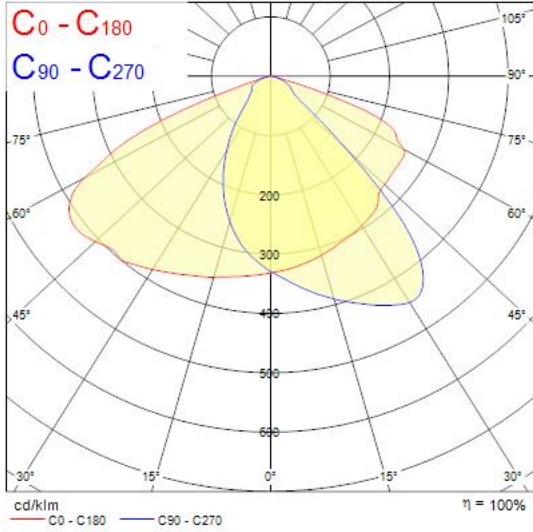

### Features

- Exterior RGBW Floodlight with integrated LED technology; stand alone or DMX512 controlled; Aluminium housing; RAL9006; 100-240V; Drive current: 3800 mA; 100 W; 4850 lm; 49 lm/W; A++ A + A; 333x290x99 mm (LxWxH); IK08; IP66; Class I; 50000 hrs

### Product Overview

Product name	Sylveo RGBW IP66 100W ASYM SIL
Technology	LED
Housing	Aluminium
Environment	External
General application	Hospitality, Museums & Galleries, Retail
ETIM Class	EC001744
Fixture luminous flux (lm)	4850
Luminaire efficacy (lm/W)	49
Light colour	RGBW
Beam Angle (°)	65 x 140
Photobiological Risk Group	RG1
Total power consumption (W)	100
Electrical protection	Class I
LED Flickering Rate	Ultra low (5% or less)
Housing colour	RAL9006
IP rating	IP66
IK rating	IK08
Product EAN number	5410288480176
Warranty	5 years
Colour Code	N/A
Useful luminous flux (#use)	4850

### Photometry