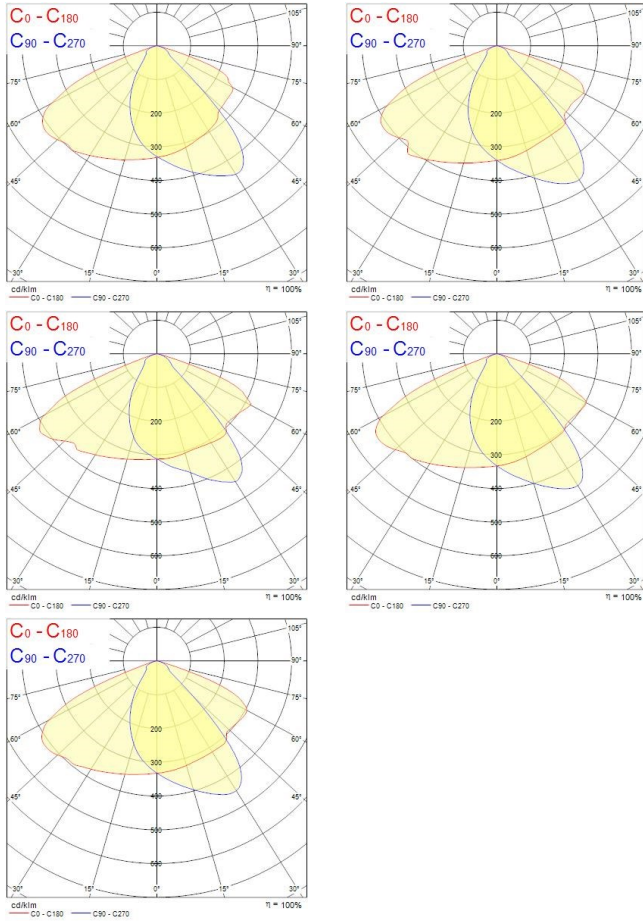

Sylveo RGBW Sylveo RGBW IP66 100W ASYM SIL 0048017

TECHNICAL DRAWINGS