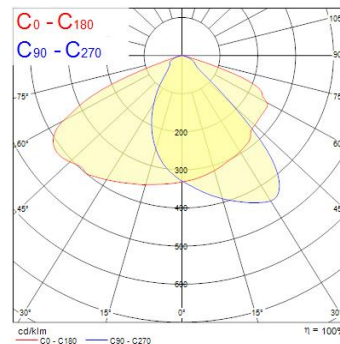

Sylveo RGBW IP66 100W ASYM SIL

Item No: 0048017

SYLVANIA

Exterior RGBW Floodlight with integrated LED technology; stand alone or DMX512 controlled; Aluminium housing; RAL9006; 100-240V; Drive current: 3800 mA; 100 W; 4850 lm; 49 lm/W; A++ A+ A; 333x290x99 mm (LxWxH); IK08; IP66; Class I; 50000 hrs

Technical Assets

Dimensions (mm)

Photometrics

General data

Product name	Sylveo RGBW IP66 100W ASYM SIL
Technology	LED
Housing	Aluminium
Environment	External
General application	Hospitality, Museums & Galleries, Retail
Operating temperature range (°C)	-40°C...+50°C
Performance ambient temperature Tq (°C)	25
ETIM Class	EC001744
Warranty	5 years

Optical data

Useful luminous flux (Φuse)	4850
Fixture luminous flux (lm)	4850
Luminaire efficacy (lm/W)	49
Colour Code	N/A
Light colour	RGBW
Beam Angle (°)	65 x 140
Photobiological Risk Group	RG1

Sylveo RGBW IP66 100W ASYM SIL

Lifetime data

Lifespan L70 B50	50000
------------------	-------

Physical data

Housing colour	RAL 9006 - Aluminium
IP rating	IP66
IK rating	IK08
Diffuser finish	Transparent
Diffuser material	Glass
Nominal Product Length (mm)	333
Nominal Product Width (mm)	290
Nominal Product Height (mm)	99
Weight (kg)	5.3