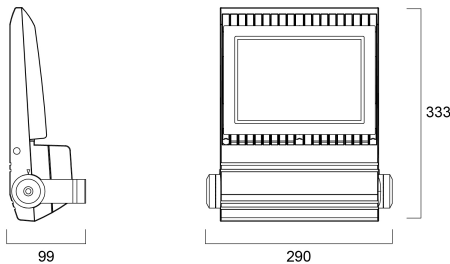

Sylveo RGBW IP66 100W ASYM SIL

Item No: 0048017

SYLVANIA

Exterior RGBW Floodlight with integrated LED technology; stand alone or DMX512 controlled; Aluminium housing; RAL9006; 100-240V; Drive current: 3800 mA; 100 W; 4850 lm; 49 lm/W; A++ A+ A; 333x290x99 mm (LxWxH); IK08; IP66; Class I; 50000 hrs

Technical Assets

Dimensions (mm)

Photometrics

General data

Product name	Sylveo RGBW IP66 100W ASYM SIL
Technology	LED
Housing	Aluminium
Environment	External
General application	Hospitality, Museums & Galleries, Retail
Operating temperature range (°C)	-40°C...+50°C
Performance ambient temperature Tq (°C)	25
ETIM Class	EC001744
Warranty	5 years

Lifetime data

Lifespan L70 B50	50000
------------------	-------

Physical data

Housing colour	RAL 9006 - Aluminium
IP rating	IP66
IK rating	IK08
Diffuser finish	Transparent
Diffuser material	Glass
Nominal Product Length (mm)	333
Nominal Product Width (mm)	290
Nominal Product Height (mm)	99
Weight (kg)	5.3

Packaging

Product EAN number	5410288480176
Packaging single length / height (cm)	37.8
Packaging single width (cm)	31.8
Packaging single depth (cm)	15.5
DUN14 (inner)	15410288480173
Units per outer package	3
Packaging outer length / height (cm)	33.0
Packaging outer width (cm)	47.8
Packaging outer depth (cm)	40.2