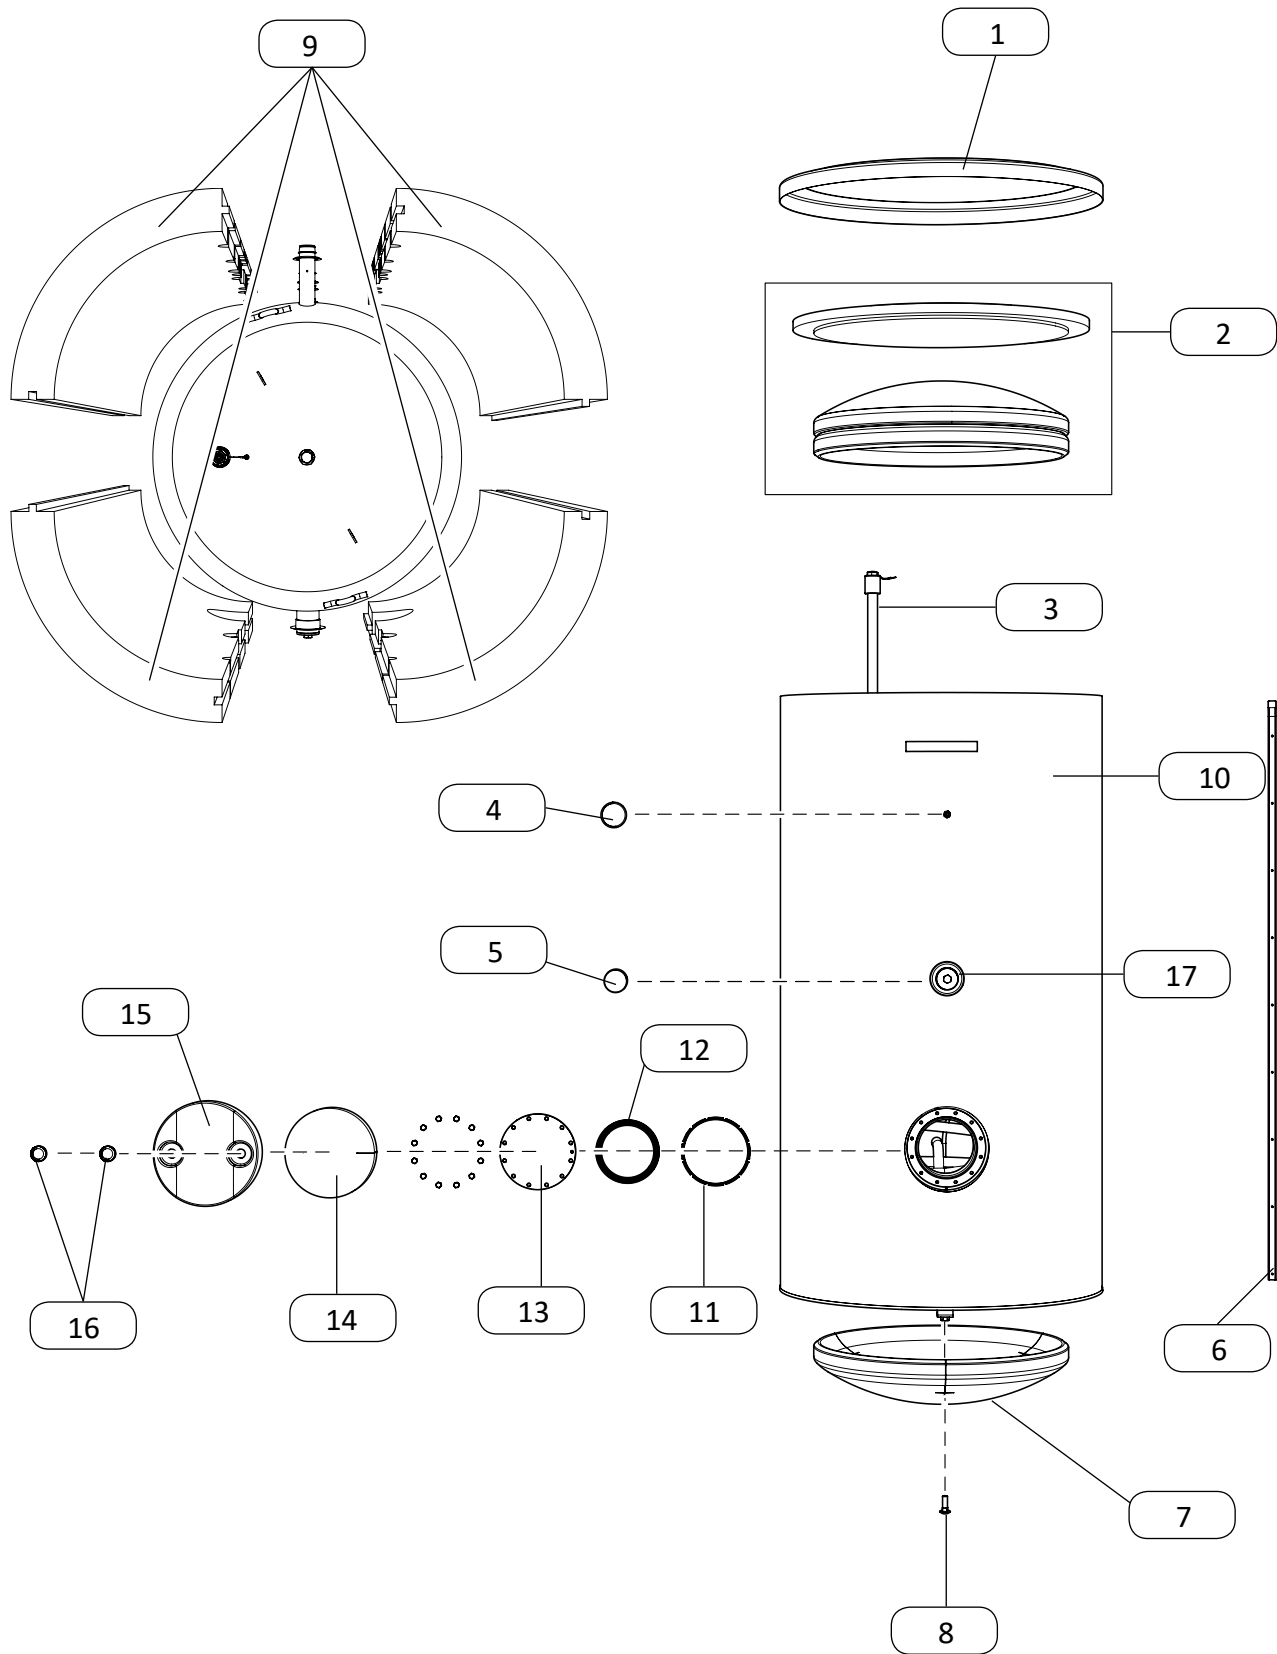

WTB 220 WTB 300 WTB 400

WTB 220 WTB 300 WTB 400

WTB 220			WTB 300			WTB 400		
No.	Index	Description	Index	Description	Index	Description		
1	28610	Top cover Mega 220N	26198	Top cover Mega 300N	26660	Top cover Mega 400N		
2		Top insulation Mega 220N	26196	Top insulation BU-300.8N	26658	Top insulation Mega 400N		
3	434876	Isolated magnesium anode 26x950	434876	Isolated magnesium anode 26x950	434877	Isolated magnesium anode 33x720		
4	22026	Thermometer 0-120°C	22026	Thermometer 0-120°C	22026	Thermometer 0-120°C		
5	23365	Plug cover ø70	23365	Plug cover ø70	23365	Plug cover ø70		
6	28607	Metal strip M1585x26,2x0,7	26199	Metal strip M1560x26,2x0,7		Metal strip M1615x26,2x0,7		
7		Bottom insulation ø470x50		Bottom insulation ø575x50		Bottom insulation ø656x50		
8	16149	Adjustable foot M12x50 ø43	16149	Adjustable foot M12x50 ø43	16149	Adjustable foot M12x50 ø43		
9		Insulation set W-E 220.81N		Insulation set W-E 300.81N		Insulation set W-E 400.81N		
10		Outside shell cover W-E 220.81 N	28372	Outside shell cover PT300		Outside shell cover W-E 400.82 N		
11	23459	Distance flange ø120	23459	Distance flange ø120	23459	Distance flange ø120		
12	23458	Flange gasket ø150	033811	Flange gasket ø150	033811	Flange gasket ø150		
13		Flange cover ø192x8		Flange cover ø192x8		Flange cover ø192x8		
14		Insulation cover flange ø120		Insulation cover flange ø120		Insulation cover flange ø120		
15	28371	Flange cover ø250	28371	Flange cover ø250	28371	Flange cover ø250		
16								
17		Brass 1¼" plug		Brass 1½" plug		Brass 1½" plug		
ACCESSORIES								
26981		Heating unit ME 0015, 1,5kW	29072	Heating unit ME 1030, 3,0kW	29072	Heating unit ME 1030, 3,0kW		
26982		Heating unit ME 0020, 2,0kW	10981	Heating unit ME 1045, 4,5kW	10981	Heating unit ME 1045, 4,5kW		
26983		Heating unit ME 0030, 3,0kW			28875	Heating unit ME 1060, 6,0kW		
12504		Heating unit ME 0040, 4,0kW			29002	Heating unit ME 1090, 9,0kW		
24671		Chain magnesium anode 26x7	24672	Chain magnesium anode 26x8	24667	Chain magnesium anode 33x5		
24866		Titanium anode 200mm	24866	Titanium anode 200mm	18617	Titanium anode 400mm		
25530			Mounting kit for electric heating module 1 1/2"