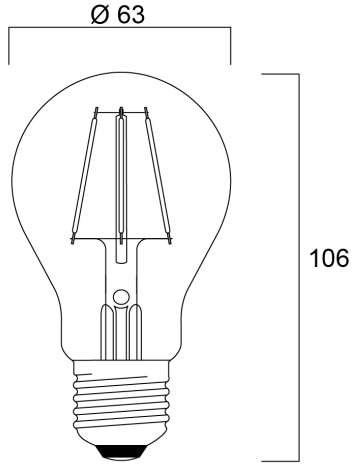

Product Overview

Product name	ToLEDo Retro Chroma A60 G/B/R/O E27 SL4
Technology	LED
Cap/Base	E27
Fixture rating	Open
E-number FI	4741157
Colour Variation Initial (SDCM)	7
Photobiological Risk Group	RG1
Wattage (W)	4
IP rating	IP54
Product EAN number	5410288863108
Warranty	2 years

Technical drawings

Data table

GENERAL DATA

Product name	ToLEDo Retro Chroma A60 G/B/R/O E27 SL4
Technology	LED
Cap/Base	E27
Fixture rating	Open
E-number FI	4741157
Warranty	2 years

OPTICAL DATA

Colour Variation Initial (SDCM)	7
Photobiological Risk Group	RG1

ELECTRICAL DATA

Wattage (W)	4
Primary Supply/Product voltage - min (V)	220

ToLEDo Retro Chroma A60 G/B/R/O E27 SL4 0086310

Control gear required	No
Nominal Frequency (Hz)	50/60Hz

LIFETIME DATA

Average life (Rated) (h)	10000
--------------------------	-------

PHYSICAL DATA

IP rating	IP54
Nominal Product Diameter (mm)	60
Weight (kg)	0.11

PACKAGING

Single packaging type	Carton
Product EAN number	5410288863108
Packaging single width (cm)	7.1
Packaging single depth (cm)	13.2
DUN14 (outer)	15410288863105
Packaging outer length / height (cm)	29.6