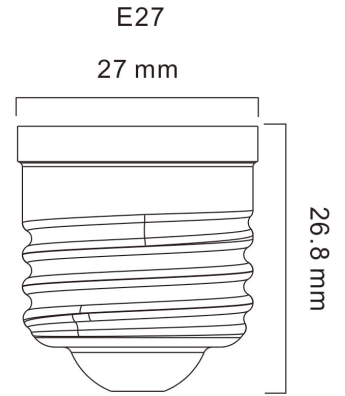

Product Overview

Product name	ToLEDo Retro Chroma A60 G/B/R/O E27 SL4
Technology	LED
Cap/Base	E27
Fixture rating	Open
E-number FI	4741157
Colour Variation Initial (SDCM)	7
Photobiological Risk Group	RG1
Wattage (W)	4
IP rating	IP54
Product EAN number	5410288863108
Warranty	2 years

Technical drawings

Data table

GENERAL DATA

Product name	ToLEDo Retro Chroma A60 G/B/R/O E27 SL4
Technology	LED
Cap/Base	E27
Fixture rating	Open
E-number FI	4741157
Warranty	2 years

OPTICAL DATA

Colour Variation Initial (SDCM)	7
Photobiological Risk Group	RG1

PHYSICAL DATA

IP rating	IP54
Nominal Product Diameter (mm)	60
Weight (kg)	0.11

PACKAGING

Single packaging type	Carton
Product EAN number	5410288863108
Packaging single width (cm)	7.1
Packaging single depth (cm)	13.2
DUN14 (outer)	15410288863105
Packaging outer length / height (cm)	29.6