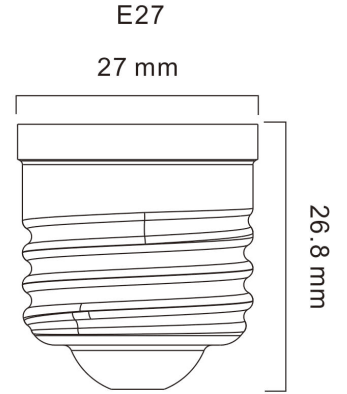

Product Overview

Product name	ToLEDo Retro Chroma A60 Green E27 SL
Technology	LED
Cap/Base	E27
Fixture rating	Open
E-number FI	4741156
Photobiological Risk Group	RG1
Wattage (W)	4
IP rating	IP54
Product EAN number	5410288863092
Warranty	2 years

Technical drawings

Data table

GENERAL DATA

Product name	ToLEDo Retro Chroma A60 Green E27 SL
Technology	LED
Cap/Base	E27
Fixture rating	Open
E-number FI	4741156
Warranty	2 years

OPTICAL DATA

Photobiological Risk Group	RG1
----------------------------	-----

LIFETIME DATA

Average life (Rated) (h)	6000
--------------------------	------

PHYSICAL DATA

IP rating	IP54
Nominal Product Diameter (mm)	60
Weight (kg)	0.028

PACKAGING

Single packaging type	Carton
Product EAN number	5410288863092
Packaging single width (cm)	6.1
Packaging single depth (cm)	11.2
DUN14 (inner)	25410288863096
Units per inner package	6
Packaging inner length / height (cm)	19.6
Packaging inner width (cm)	13.4
Packaging inner depth (cm)	12.2
DUN14 (outer)	15410288863099
Packaging outer length / height (cm)	19.6