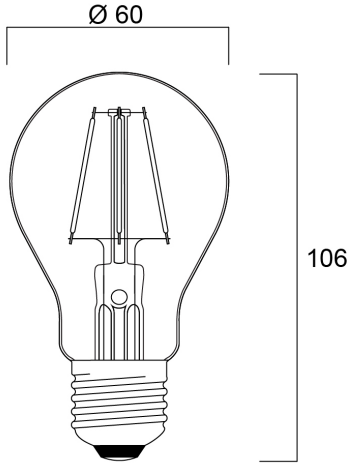

Product Overview

Product name	ToLEDo Retro Chroma A60 Green E27 SL
Technology	LED
Cap/Base	E27
Fixture rating	Open
E-number FI	4741156
Photobiological Risk Group	RG1
Wattage (W)	4
IP rating	IP54
Product EAN number	5410288863092
Warranty	2 years

Technical drawings

Data table

GENERAL DATA

Product name	ToLEDo Retro Chroma A60 Green E27 SL
Technology	LED
Cap/Base	E27
Fixture rating	Open
E-number FI	4741156
Warranty	2 years

OPTICAL DATA

Photobiological Risk Group	RG1
----------------------------	-----

LIFETIME DATA

Average life (Rated) (h)	6000
--------------------------	------

PHYSICAL DATA

IP rating	IP54
Nominal Product Diameter (mm)	60
Weight (kg)	0.028

PACKAGING

Single packaging type	Carton
Product EAN number	5410288863092
Packaging single width (cm)	6.1
Packaging single depth (cm)	11.2
DUN14 (inner)	25410288863096
Units per inner package	6
Packaging inner length / height (cm)	19.6
Packaging inner width (cm)	13.4
Packaging inner depth (cm)	12.2
DUN14 (outer)	15410288863099
Packaging outer length / height (cm)	19.6