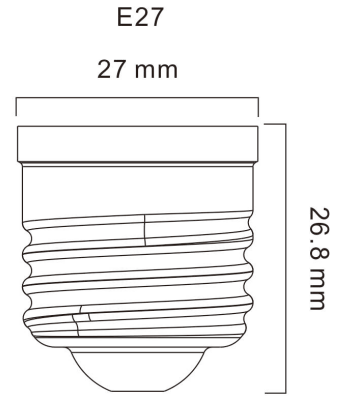

Product Overview

Product name	ToLEDo Retro Chroma A60 Blue E27 SL
Technology	LED
Cap/Base	E27
Fixture rating	Open
E-number FI	4741155
Colour Variation Initial (SDCM)	6
Photobiological Risk Group	RG1
Wattage (W)	4
IP rating	IP54
Product EAN number	5410288863085
Warranty	2 years

Technical drawings

Data table

GENERAL DATA

Product name	ToLEDo Retro Chroma A60 Blue E27 SL
Technology	LED
Cap/Base	E27
Fixture rating	Open
E-number FI	4741155
Warranty	2 years

OPTICAL DATA

Colour Variation Initial (SDCM)	6
Photobiological Risk Group	RG1

PHYSICAL DATA

IP rating	IP54
Nominal Product Diameter (mm)	60
Weight (kg)	0.028

PACKAGING

Single packaging type	Carton
Product EAN number	5410288863085
Packaging single width (cm)	6.1
Packaging single depth (cm)	11.2
DUN14 (inner)	25410288863089
Units per inner package	6
Packaging inner length / height (cm)	19.6
Packaging inner width (cm)	13.4
Packaging inner depth (cm)	12.2
DUN14 (outer)	15410288863082
Packaging outer length / height (cm)	19.6