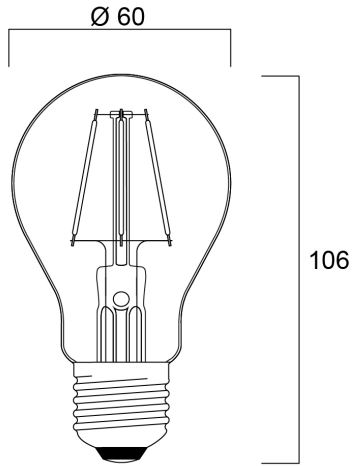

Product Overview

Product name	ToLEDo Retro Chroma A60 Blue E27 SL
Technology	LED
Cap/Base	E27
Fixture rating	Open
E-number FI	4741155
Colour Variation Initial (SDCM)	6
Photobiological Risk Group	RG1
Wattage (W)	4
IP rating	IP54
Product EAN number	5410288863085
Warranty	2 years

Technical drawings

Data table

GENERAL DATA

Product name	ToLEDo Retro Chroma A60 Blue E27 SL
Technology	LED
Cap/Base	E27
Fixture rating	Open
E-number FI	4741155
Warranty	2 years

OPTICAL DATA

Colour Variation Initial (SDCM)	6
Photobiological Risk Group	RG1

ELECTRICAL DATA

Wattage (W)	4
Primary Supply/Product voltage - min (V)	220

ToLEDo Retro Chroma A60 Blue E27 SL 0086308

Control gear required	No
Nominal Frequency (Hz)	50/60Hz

LIFETIME DATA

Average life (Rated) (h)	15000
--------------------------	-------

PHYSICAL DATA

IP rating	IP54
Nominal Product Diameter (mm)	60
Weight (kg)	0.028

PACKAGING

Single packaging type	Carton
Product EAN number	5410288863085
Packaging single width (cm)	6.1
Packaging single depth (cm)	11.2
DUN14 (inner)	25410288863089
Units per inner package	6
Packaging inner length / height (cm)	19.6
Packaging inner width (cm)	13.4
Packaging inner depth (cm)	12.2
DUN14 (outer)	15410288863082
Packaging outer length / height (cm)	19.6