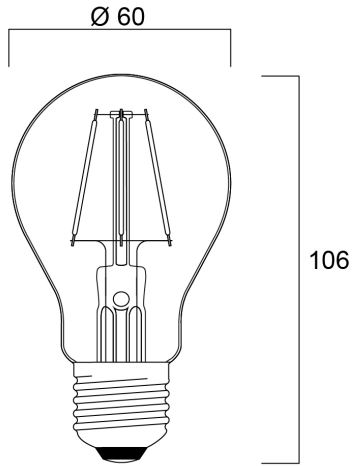

### Product Overview

Product name	ToLEDo Retro Chroma A60 Red E27 SL
Technology	LED
Cap/Base	E27
Fixture rating	Open
E-number FI	4741154
Colour Variation Initial (SDCM)	6
Photobiological Risk Group	RG1
Wattage (W)	4
IP rating	IP54
Product EAN number	5410288863078
Warranty	2 years

### Technical drawings

### PHYSICAL DATA

IP rating	IP54
Nominal Product Diameter (mm)	60
Weight (kg)	0.028