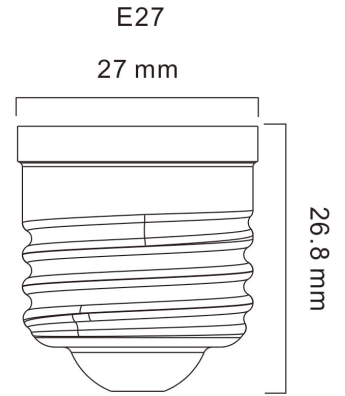

### Product Overview

Product name	ToLEDo Retro Chroma A60 Red E27 SL
Technology	LED
Cap/Base	E27
Fixture rating	Open
E-number FI	4741154
Colour Variation Initial (SDCM)	6
Photobiological Risk Group	RG1
Wattage (W)	4
IP rating	IP54
Product EAN number	5410288863078
Warranty	2 years

### Technical drawings

### PHYSICAL DATA

IP rating	IP54
Nominal Product Diameter (mm)	60
Weight (kg)	0.028

### PACKAGING

Single packaging type	Carton
Product EAN number	5410288863078
Packaging single width (cm)	6.1
Packaging single depth (cm)	11.2
DUN14 (inner)	25410288863072
Units per inner package	6
Packaging inner length / height (cm)	19.6
Packaging inner width (cm)	13.4
Packaging inner depth (cm)	12.2
DUN14 (outer)	15410288863075
Packaging outer length / height (cm)	19.6