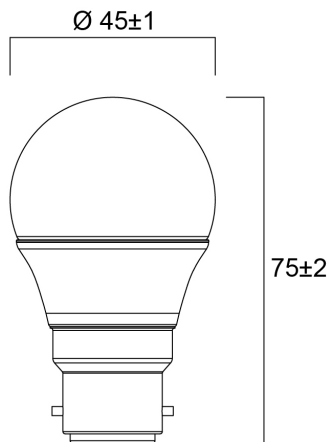

### Dimensions (mm)

## Physical data

Nominal Product Length (mm)	75
Nominal Product Diameter (mm)	45
Weight (kg)	0.021

## Packaging

Product EAN number	5410288296296
Packaging single length / height (cm)	5.1
Packaging single width (cm)	5.1
Packaging single depth (cm)	9.5
DUN14 (inner)	15410288296293
Units per outer package	6
Packaging outer length / height (cm)	15.7
Packaging outer width (cm)	10.8
Packaging outer depth (cm)	10.5