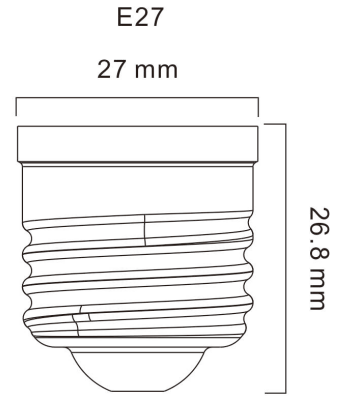

### Product Overview

Product name	ToLEDo Retro Chroma A60 Orange E27 SL
Technology	LED
Cap/Base	E27
Fixture rating	Open
E-number FI	4741153
Colour Variation Initial (SDCM)	6
Photobiological Risk Group	RG1
Wattage (W)	4
IP rating	IP54
Product EAN number	5410288863061
Warranty	2 years

### Technical drawings

### PHYSICAL DATA

IP rating	IP54
Nominal Product Diameter (mm)	60
Weight (kg)	0.028

### PACKAGING

Single packaging type	Carton
Product EAN number	5410288863061
Packaging single width (cm)	6.1
Packaging single depth (cm)	11.2
DUN14 (inner)	25410288863065
Units per inner package	6
Packaging inner length / height (cm)	19.6
Packaging inner width (cm)	13.4
Packaging inner depth (cm)	12.2
DUN14 (outer)	15410288863068
Packaging outer length / height (cm)	19.6