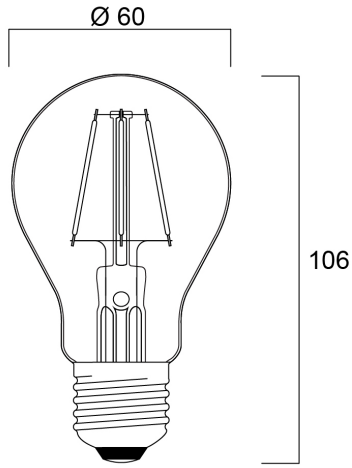

### Product Overview

Product name	ToLEDo Retro Chroma A60 Orange E27 SL
Technology	LED
Cap/Base	E27
Fixture rating	Open
E-number FI	4741153
Colour Variation Initial (SDCM)	6
Photobiological Risk Group	RG1
Wattage (W)	4
IP rating	IP54
Product EAN number	5410288863061
Warranty	2 years

### Technical drawings

### PHYSICAL DATA

IP rating	IP54
Nominal Product Diameter (mm)	60
Weight (kg)	0.028