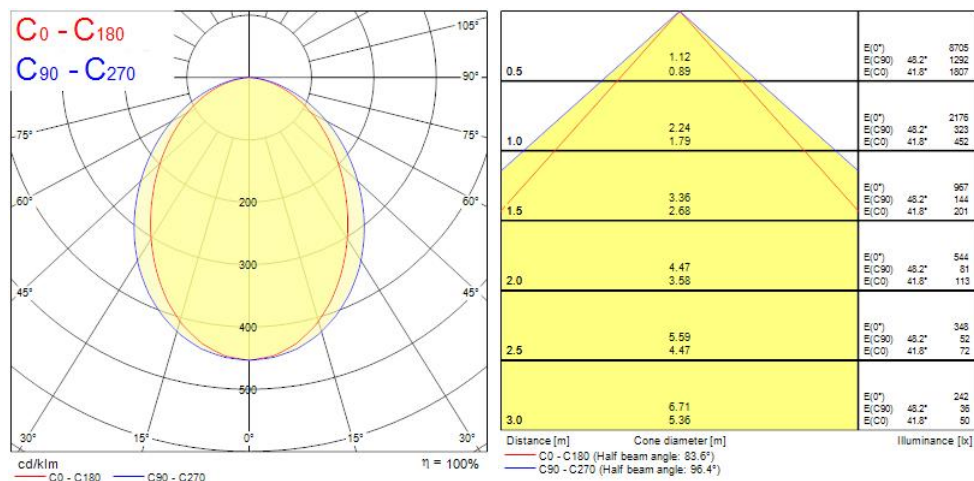

Concord

MC2 2.4M 4K DALI WHT OPAL 2071483

Light colour	Neutral White
CRI (Ra)	80
Colour Variation Initial (SDCM)	3
Glare control	< 24
Photobiological Risk Group	RG0
Total power consumption (W)	36
Electrical protection	Class I
Control gear type	Electronic ballast
Dimmable	Yes
Minimum dimming level (%)	1
Housing colour	White
IP rating	IP20
IK rating	IK03
Product EAN number	5025768714834
Warranty	5 years
Dimming method	DALI

Photometry