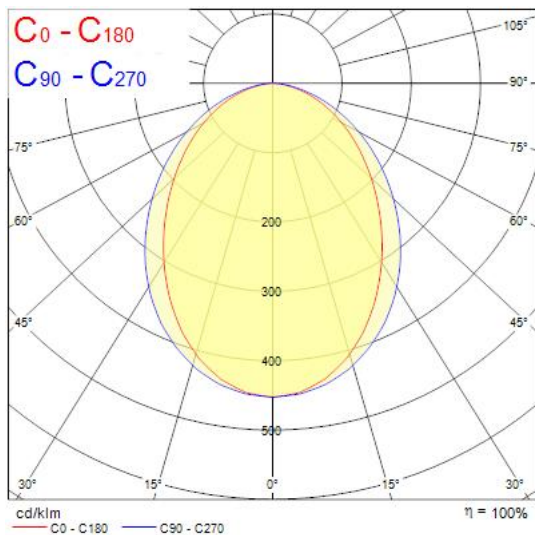

Concord

MC2 1.2M 4K DALIEM WHT OPAL 2071485

Light colour	Neutral White
CRI (Ra)	80
Colour Variation Initial (SDCM)	3
Glare control	< 24
Photobiological Risk Group	RG0
Luminous flux (emergency) (lm)	147
Luminous flux (emergency) (lm)	147
Total power consumption (W)	19
Electrical protection	Class I
Control gear type	Electronic ballast
Dimmable	Yes
Minimum dimming level (%)	1
Housing colour	White
IP rating	IP20
IK rating	IK03
Product EAN number	5025768714858
Warranty	5 years
Dimming method	DALI

Photometry