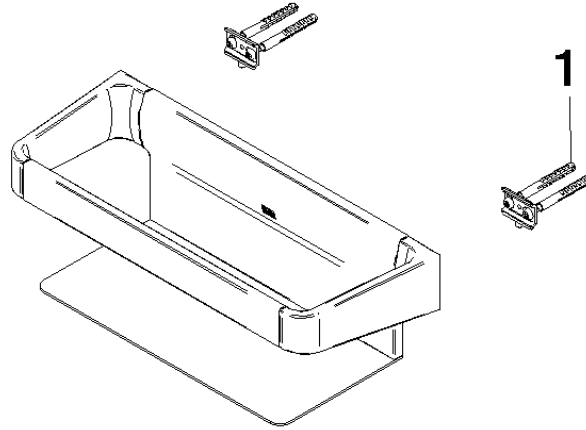

## Shelf - Matte Black

SERIES SPECIFIC

---

83 433 976 Product version from 4/1/2024

83 433 976 Product version from 4/1/2024

mm [inches]

83 433 976 Product version from 4/1/2024

**Spare parts list**

No.	Item Number	Name	Quantity used	Delivery time
1	90 30 30 230 00 90	Attachment set -	2.00	14