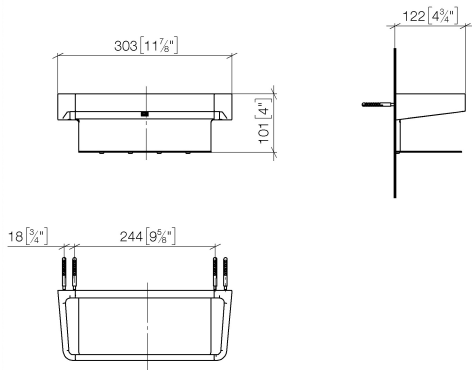

## Shelf - Matte Black

SERIES SPECIFIC

---

83 433 976 Product version from 4/1/2024

83 433 976 Product version from 4/1/2024

mm [inches]

83 433 976 Product version from 4/1/2024

**Spare parts list**

No.	Item Number	Name	Quantity used	Delivery time
1	90 30 30 230 00 90	Attachment set -	2.00	14