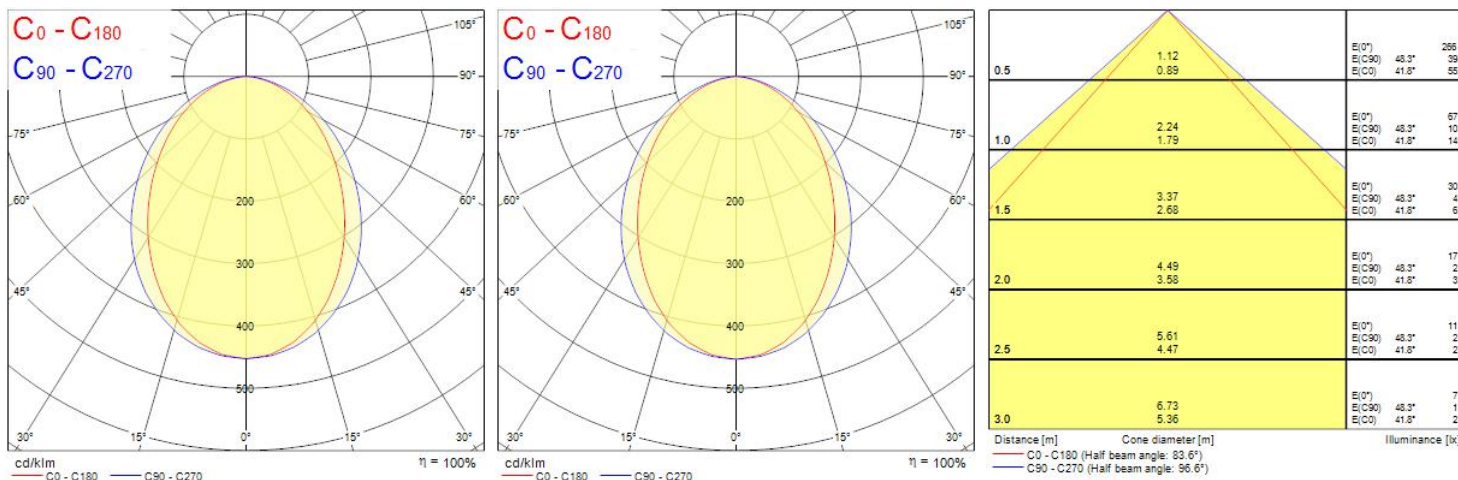

Concord

MC2 1.2M 4K DALIEM WHT OPAL 2071485

Light colour	Neutral White
CRI (Ra)	80
Colour Variation Initial (SDCM)	3
Glare control	< 24
Photobiological Risk Group	RG0
Luminous flux (emergency) (lm)	147
Luminous flux (emergency) (lm)	147
Total power consumption (W)	19
Electrical protection	Class I
Control gear type	Electronic ballast
Dimmable	Yes
Minimum dimming level (%)	1
Housing colour	White
IP rating	IP20
IK rating	IK03
Product EAN number	5025768714858
Warranty	5 years
Dimming method	DALI

Photometry