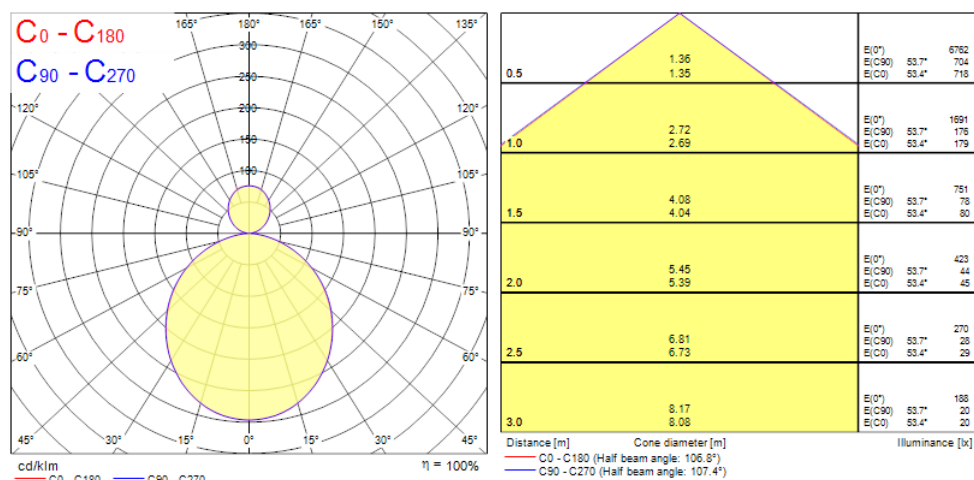

Concord

NILO 800 DIR/INDIR 3K DALI EM BLACK 2050606

CRI (Ra)	80
Colour Variation Initial (SDCM)	3
Glare control	< 23
Photobiological Risk Group	RG0
Total power consumption (W)	56
Electrical protection	Class I
Control gear type	LED driver constant current
Dimmable	Yes
Housing colour	Black
IP rating	IP20
IK rating	IK03
Product EAN number	5025768506064
Warranty	5 years
Dimming method	DALI

Photometry