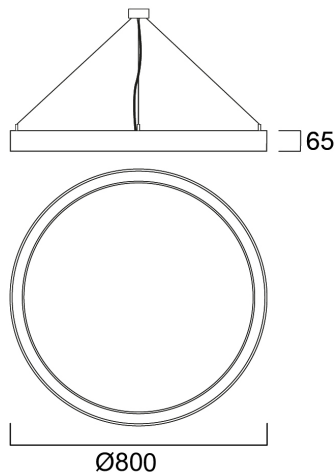

Concord

NILO 800 DIR/INDIR 3K DALI EM BLACK 2050606

Technical drawings

Data table

GENERAL DATA

Product name	NILO 800 DIR/INDIR 3K DALI EM BLACK
Technology	LED
Cap/Base	N/A
Housing	Aluminium
Mount	Suspended
General application	Hospitality, Museums & Galleries, Retail
Operating temperature range (°C)	1°C...+25°C
ETIM Class	EC002892
Warranty	5 years

OPTICAL DATA

Fixture luminous flux (lm)	5700
Luminaire efficacy (lm/W)	102
Correlated colour temperature (k)	3000
Light colour	Warm White
CRI (Ra)	80