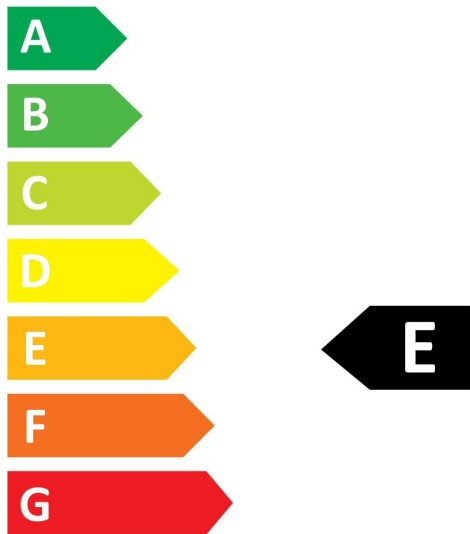

0030882

3
kWh/1000h

2019/2015