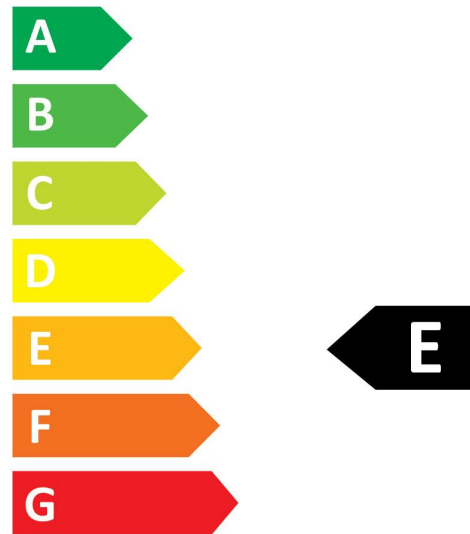

SYLVANIA

ToLEDo CANDLE 250LM 840 E14 SL
0030882

Energy label

0030882

3
kWh/1000h

2019/2015

0030882

3
kWh/1000h

2019/2015