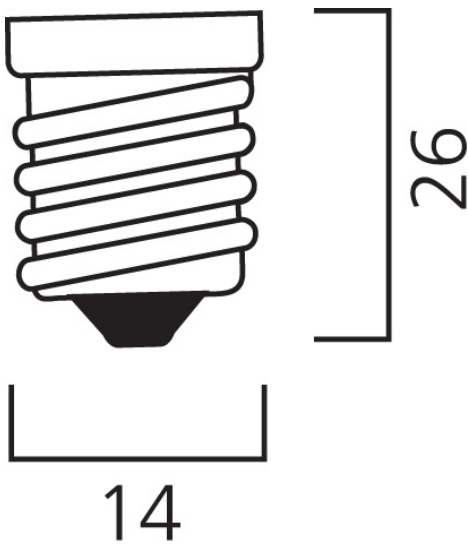

ToLEDo CANDLE 250LM 840 E14 SL 0030882

Housing colour	White
IP rating	IP20
Product EAN number	5410288308821
Warranty	3 years
Dimming method	N/A
Useful luminous flux (#use)	250

Technical drawings

Data table

GENERAL DATA

Product name	ToLEDo CANDLE 250LM 840 E14 SL
Technology	LED
Lamp shape	Candle
Cap/Base	E14
Lamp finish	Opal
Fixture rating	Open
General application	Residential & Consumer
ETIM Class	EC001959