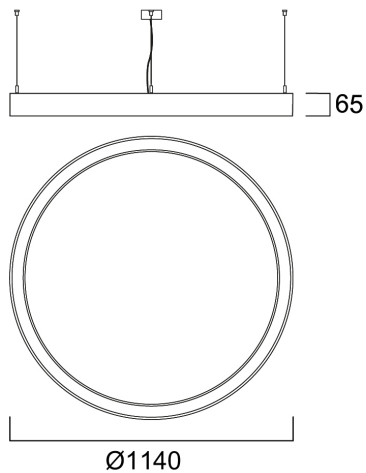

Concord

NILO 1200 DIR/INDIR 3K DALI EM BLACK 2050614

Technical drawings

Data table

GENERAL DATA

Product name	NILO 1200 DIR/INDIR 3K DALI EM BLACK
Technology	LED
Cap/Base	N/A
Housing	Aluminium
Mount	Suspended
General application	Hospitality, Museums & Galleries, Retail
Operating temperature range (°C)	1°C...+25°C
ETIM Class	EC002892
Warranty	5 years

OPTICAL DATA

Fixture luminous flux (lm)	9120
Luminaire efficacy (lm/W)	104
Correlated colour temperature (k)	3000
Light colour	Warm White
CRI (Ra)	80