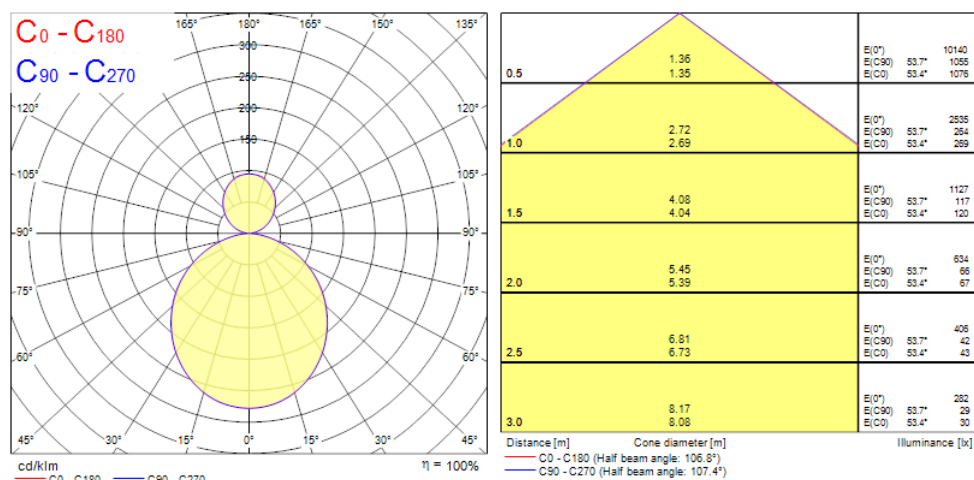

Concord

NILO 1200 DIR/INDIR 3K DALI EM BLACK 2050614

CRI (Ra)	80
Colour Variation Initial (SDCM)	3
Glare control	< 23
Photobiological Risk Group	RG0
Total power consumption (W)	88
Electrical protection	Class I
Control gear type	LED driver constant current
Dimmable	Yes
Housing colour	Black
IP rating	IP20
IK rating	IK03
Product EAN number	5025768506149
Warranty	5 years
Dimming method	DALI

Photometry