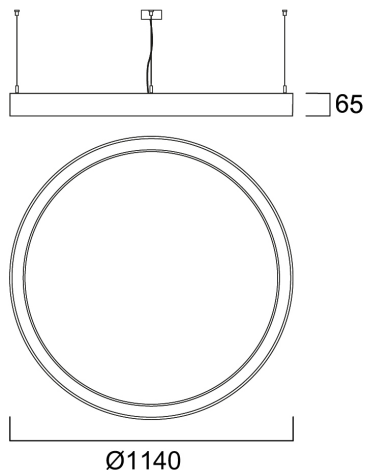

Concord

NILO 1200 DIR/INDIR 4K DALI EM BLACK 2050615

Technical drawings

Data table

GENERAL DATA

Product name	NILO 1200 DIR/INDIR 4K DALI EM BLACK
Technology	LED
Cap/Base	N/A
Housing	Aluminium
Mount	Suspended
General application	Hospitality, Museums & Galleries, Retail
Operating temperature range (°C)	1°C...+25°C
ETIM Class	EC002892
Warranty	5 years

OPTICAL DATA

Fixture luminous flux (lm)	9570
Luminaire efficacy (lm/W)	109
Correlated colour temperature (k)	4000
Light colour	Neutral White
CRI (Ra)	80