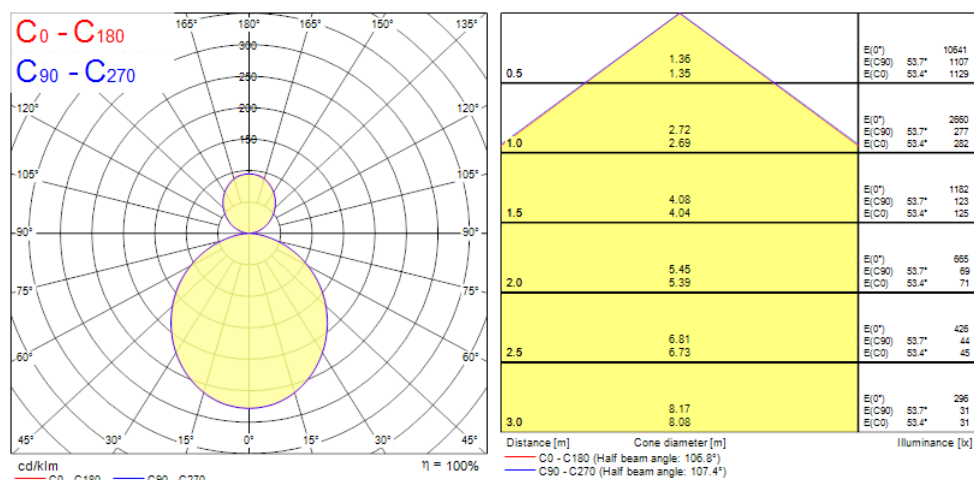

Concord

NILO 1200 DIR/INDIR 4K DALI EM BLACK 2050615

CRI (Ra)	80
Colour Variation Initial (SDCM)	3
Glare control	< 23
Photobiological Risk Group	RG0
Total power consumption (W)	88
Electrical protection	Class I
Control gear type	LED driver constant current
Dimmable	Yes
Housing colour	Black
IP rating	IP20
IK rating	IK03
Product EAN number	5025768506156
Warranty	5 years
Dimming method	DALI

Photometry