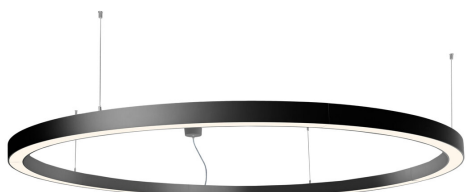

Concord

NILO 1200 DIR/INDIR 4K DALI EM BLACK 2050615

Features

- Nilo is a 360° curve-shaped luminaire with a striking, minimalistic design, perfect for retail, hospitality, and office environments. The product can be suspended at different heights to create appealing lighting effects. Stand-alone and self-contained lighting fixture. Aluminium body, opal diffuser, emits direct and indirect lighting. Textured black finishing colour. Light color temperature: 4000K, neutral white. System power: 88W Ra80 typical, LED chromacity: 3 step MacAdam ellipse (SDCM3), IR/UV free light source without heat radiation. DALI dimmable, 3-hours self-contained EMPRO self-test emergency, 220-240V / 50-60Hz 75% direct, and 25% indirect lighting. Electrical protection: Class I. Degree of protection: IP20, suitable for indoor environment only. Nominal product dimensions: diameter 1140mmx65mm. 3h emergency in function: direct lighting only, partial lighting (only direct and 1/4 of whole luminaire is light up in emergency mode), 200lm.

Product Overview

Product name	NILO 1200 DIR/INDIR 4K DALI EM BLACK
Technology	LED
Cap/Base	N/A
Housing	Aluminium
Mount	Suspended
General application	Hospitality, Museums & Galleries, Retail
ETIM Class	EC002892
Fixture luminous flux (lm)	9570
Luminaire efficacy (lm/W)	109
Correlated colour temperature (k)	4000
Light colour	Neutral White

Photometry

Concord

NILO 1200 DIR/INDIR 4K DALI EM BLACK 2050615

Technical drawings

Data table

GENERAL DATA

Product name	NILO 1200 DIR/INDIR 4K DALI EM BLACK
Technology	LED
Cap/Base	N/A
Housing	Aluminium
Mount	Suspended
General application	Hospitality, Museums & Galleries, Retail
Operating temperature range (°C)	1°C...+25°C
ETIM Class	EC002892
Warranty	5 years