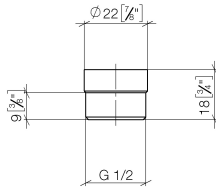

**Adapter for shower outlet 3/8" x 1/2" - Platinum**

SERIES-VARIOUS

12 202 979 Product version from 10/1/2023

- adapter M 20 x 1 female thread x 1/2" male thread for the connection of a shower hose 1/2" female thread

12 202 979 Product version from 10/1/2023

mm [inches]

12 202 979 Product version from 10/1/2023

Parts for other finishes can be found here: [Chrome](#)

**Spare parts list**

No.	Item Number	Name	Quantity used	Delivery time
1	09 23 01 039 90	Sieve seal Ø 19 x 5,5 mm -	1.00	14
2	09 24 03 141 20-08	Connection Adapter for wall elbow Ø 22 x 17 mm - Platinum	1.00	54