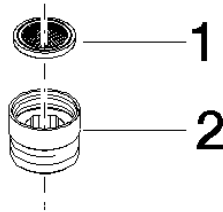

**Adapter for shower outlet 3/8" x 1/2" - Platinum**

SERIES-VARIOUS

12 202 979 Product version from 10/1/2023

- adapter M 20 x 1 female thread x 1/2" male thread for the connection of a shower hose 1/2" female thread

	Platinum	12 202 979-08
	Chrome	12 202 979-00
	Brushed Platinum	12 202 979-06
	Dark Chrome	12 202 979-19
	Light Gold (PVD)	12 202 979-26
	Brushed Light Gold (PVD)	12 202 979-27
	Brushed Durabrass (23kt Gold)	12 202 979-28
	Matte Black	12 202 979-33
	Brushed Gold (PVD)	12 202 979-37
	Brushed Dark Brass (PVD)	12 202 979-39
	Brushed Bronze (PVD)	12 202 979-42
	Brushed Dark Bronze (PVD)	12 202 979-43
	Brushed Champagne (22kt Gold)	12 202 979-46
	Champagne (22kt Gold)	12 202 979-47
	Brushed Chrome	12 202 979-93
	Brushed Dark Platinum	12 202 979-99

12 202 979 Product version from 10/1/2023

mm [inches]

12 202 979 Product version from 10/1/2023

Parts for other finishes can be found here: [Chrome](#)

**Spare parts list**

No.	Item Number	Name	Quantity used	Delivery time
1	09 23 01 039 90	Sieve seal Ø 19 x 5,5 mm -	1.00	14
2	09 24 03 141 20-08	Connection Adapter for wall elbow Ø 22 x 17 mm - Platinum	1.00	54