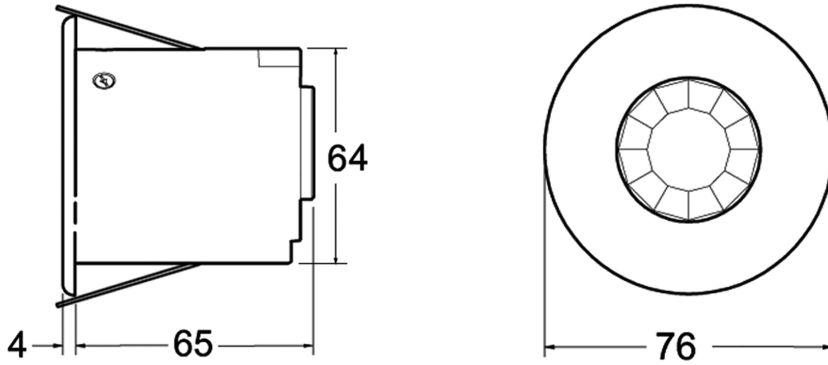

Compact PIR detector - lux sensing. Time delay - IP55. DALI DIM max 20 luminaires

0041542

Technical drawings

Data table

GENERAL DATA

Product name	Compact PIR detector - lux sensing. Time delay - IP55. DALI DIM max 20 luminaires
Technology	Controls
Mount	Ceiling recessed mounting, Ceiling surface mounting
Environment	Interior
Operating temperature range (°C)	-10°C...+35°C

ELECTRICAL DATA

Max load (A)	10
Input protocol	PIR Sensor, IR Signal, Lux sensor
Output protocol	DALI, DSI
Number of channels	2
Primary Supply/Product voltage - min (V)	220
Control gear required	No