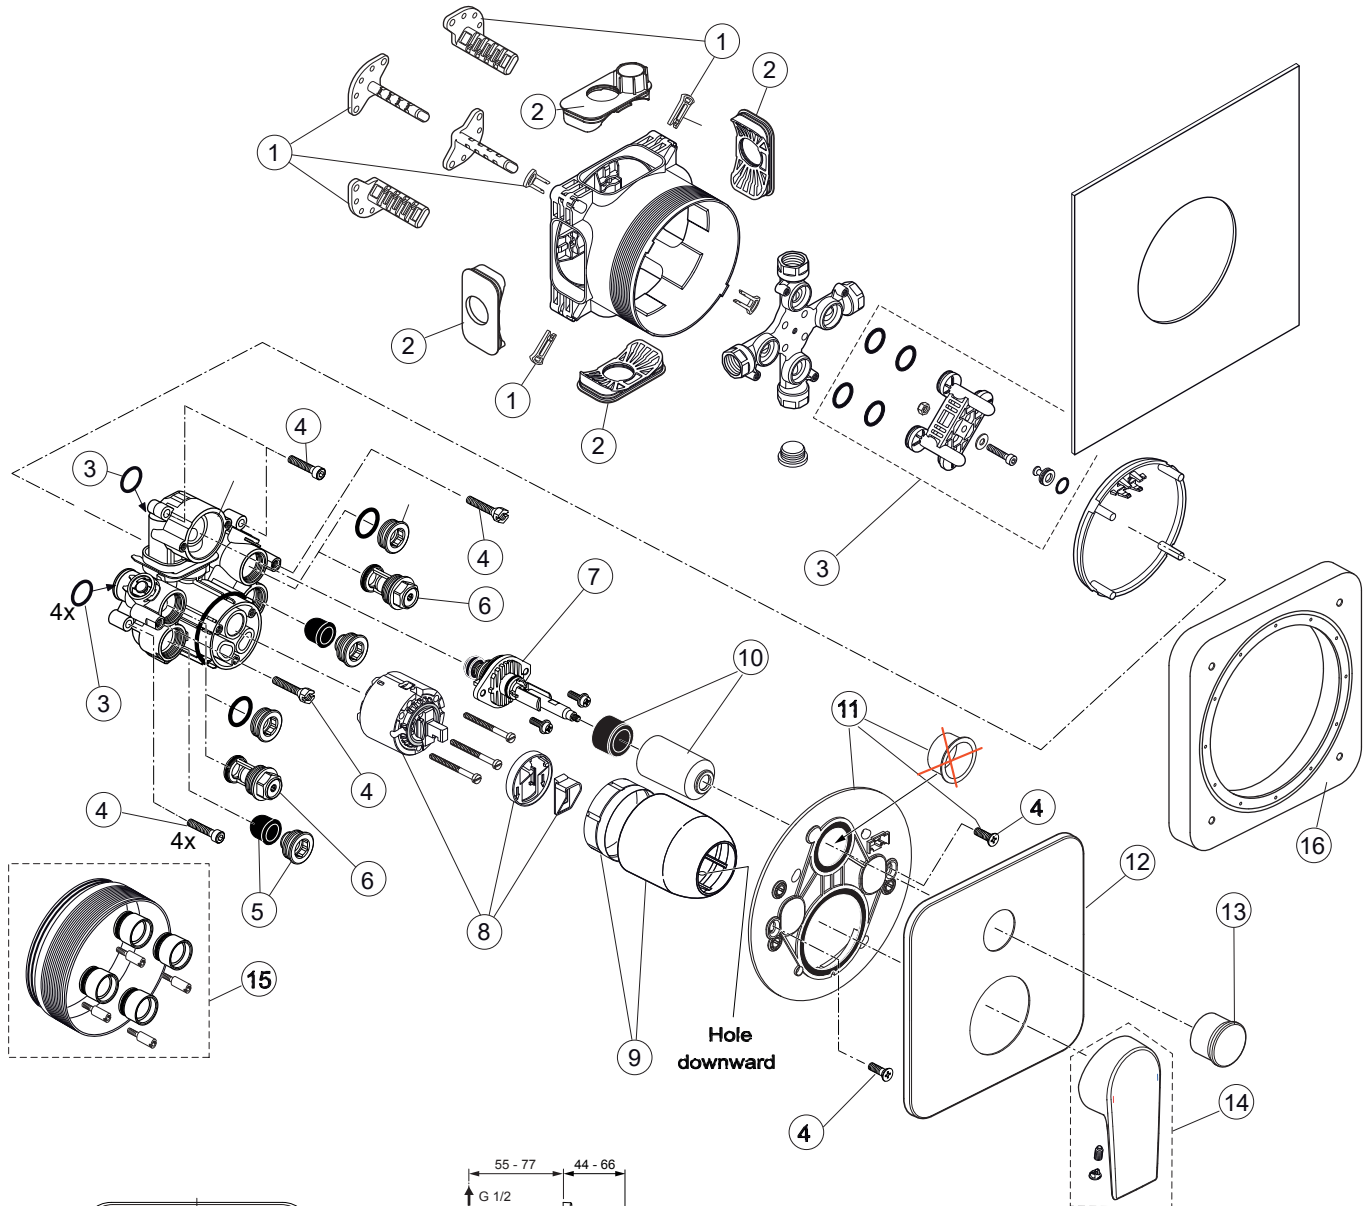

Produced since: July 2021

Pre-installation Kit 1 - Easy Box **A1000NU**

Body and Designparts Kit 2 - **BD263AA**

Pos.	Description	Part-Number	Qty.	Pos.	Description	Part-Number	Qty.
1	Install. depth adjust.	A 963 131 NU	1 Set	13	Pull knob	A 860 901 AA	1 pcs
2	Side sealing	A 963 132 NU	1 Set	14	Lever cpl. with Ring-Logo	A 861 555 AA	1 Set
3	Flushing device cpl.	A 963 146 NU	1 Set	15	Extension kit 20mm	A 960 704 NU	1 Set
4	Screw set complete	A 960 890 NU*	1 Set		Extension kit 40mm	A 962 476 NU	1 Set
5	Low noise insert	A 960 891 NU	1 pcs	16	Distanzframe 20mm	A 6678 AA	1 Set
6	Stop valve	A 960 706 NU	2 pcs				
7	Diverter complete	A 963 443 NU	1 pcs				
8	Cartridge with ECO-kit	A 960 500 NU	1 Set				
9	Cover + clamping + O-ring	A 861 441 AA	1 Set				
10	Cover / Cap for diverter	A 860 902 AA	1 pcs				
11	Escutcheon holder cpl.	A 860 897 NU	1 Set				
12	Escutcheon B/S plane	A 860 900 AA	1 pcs				

*Universal set (not all parts needed)