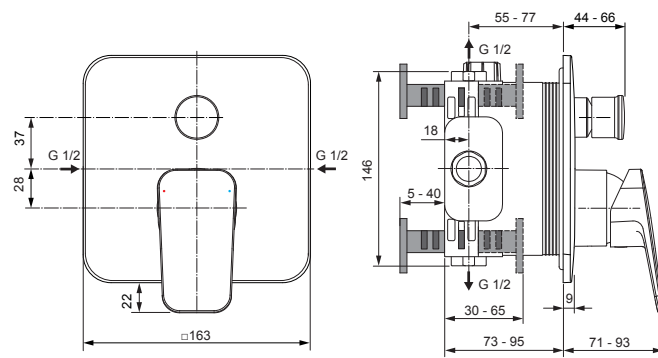

Produced since: July 2021

Pre-installation Kit 1 - Easy Box **A1000NU**

Body and Designparts Kit 2 - **BD263AA**

Pos.	Description	Part-Number	Qty.	Pos.	Description	Part-Number	Qty.
1	Install. depth adjust.	A 963 131 NU	1 Set	13	Pull knob	A 860 901 AA	1 pcs
2	Side sealing	A 963 132 NU	1 Set	14	Lever cpl. with Ring-Logo	A 861 555 AA	1 Set
3	Flushing device cpl.	A 963 146 NU	1 Set	15	Extension kit 20mm	A 960 704 NU	1 Set
4	Screw set complete	A 960 890 NU*	1 Set		Extension kit 40mm	A 962 476 NU	1 Set
5	Low noise insert	A 960 891 NU	1 pcs	16	Distanzframe 20mm	A 6678 AA	1 Set
6	Stop valve	A 960 706 NU	2 pcs				
7	Diverter complete	A 963 443 NU	1 pcs				
8	Cartridge with ECO-kit	A 960 500 NU	1 Set				
9	Cover + clamping + O-ring	A 861 441 AA	1 Set				
10	Cover / Cap for diverter	A 860 902 AA	1 pcs				
11	Escutcheon holder cpl.	A 860 897 NU	1 Set				
12	Escutcheon B/S plane	A 860 900 AA	1 pcs				