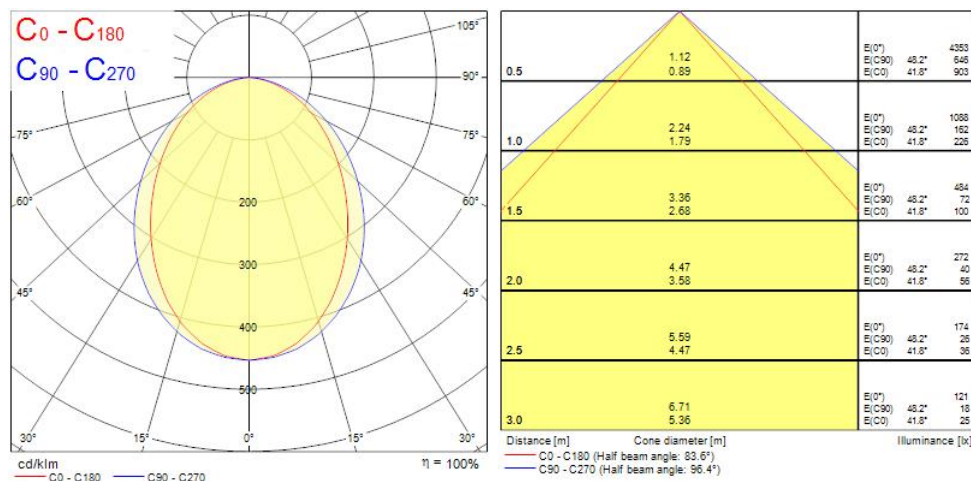

Concord

MC2 1.2M 4K DALI BLK OPAL 2071582

Light colour	Neutral White
CRI (Ra)	80
Colour Variation Initial (SDCM)	3
Glare control	< 24
Photobiological Risk Group	RG0
Total power consumption (W)	18
Electrical protection	Class I
Control gear type	Electronic ballast
Dimmable	Yes
Minimum dimming level (%)	1
Housing colour	Black
IP rating	IP20
IK rating	IK03
Product EAN number	5025768715824
Warranty	5 years
Dimming method	DALI

Photometry